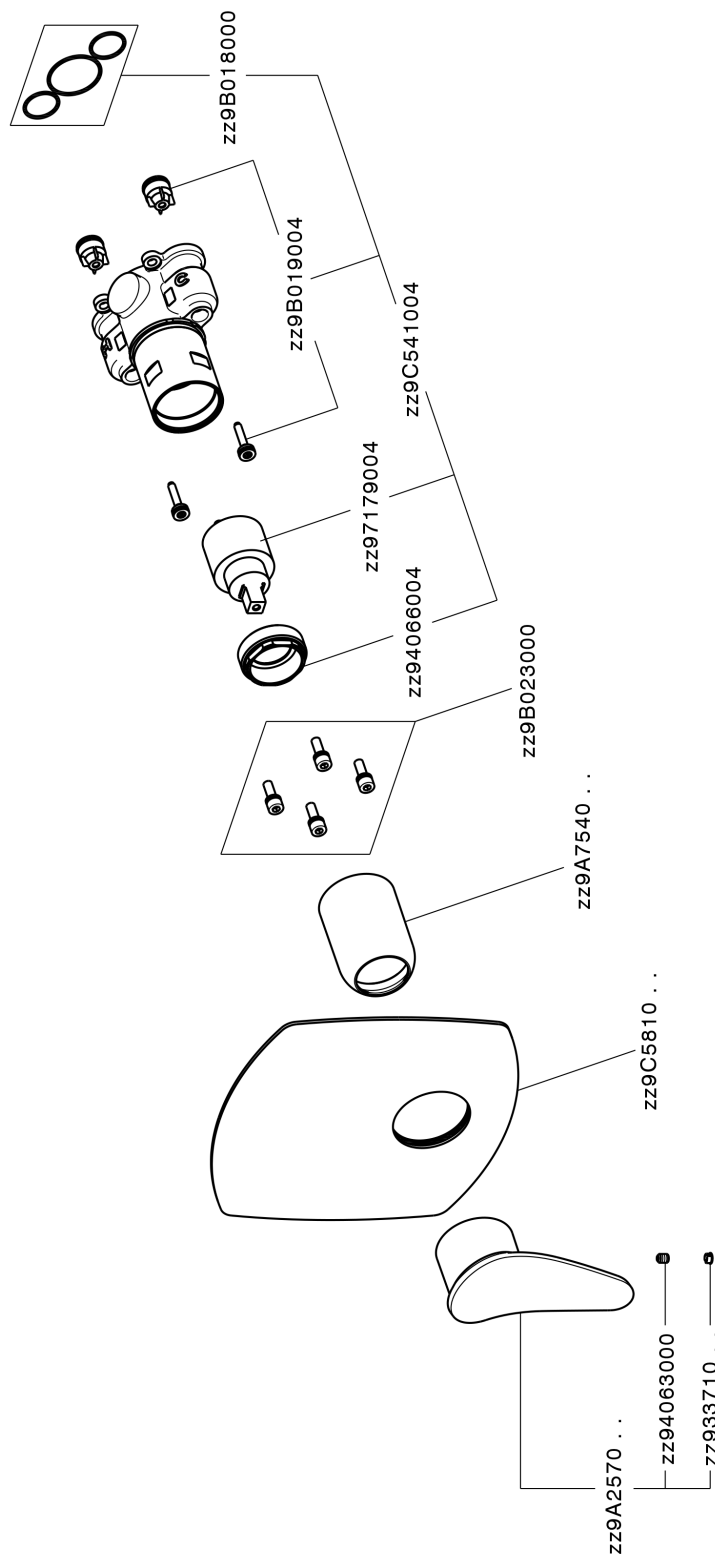

## Exposed part for Single Lever One Box Valve ONE BOX\_HC0BM010

MODEL **HC0BM010**

Exposed part for Single Lever One Box Valve, 1 Outlet, Minimum depth of installation: 67 mm, without concealed part, for items ZB00B030-ZB00B031

### CHARACTERISTICS

Cartridge Spare Parts **ZZ97179000**

**35 mm Cartridge**

Installation **Concealed**

Required concealed parts **ZB00B031**

**ZB00B030**

## Exposed part for Single Lever One Box Valve ONE BOX\_HC0BM010

HC0BM010

<https://en.huberitalia.com/exposed-part-for-single-lever-one-box-valve-one-box-hc0bm010>

## One Box Universal Concealed Part ONE BOX\_ZB00B031

MODEL **ZB00B031**

One Box Universal Concealed Part, for 1 or 2 or 3 outlet thermostatic or single lever, without trim kit, with noise reducers, with sealing gasket