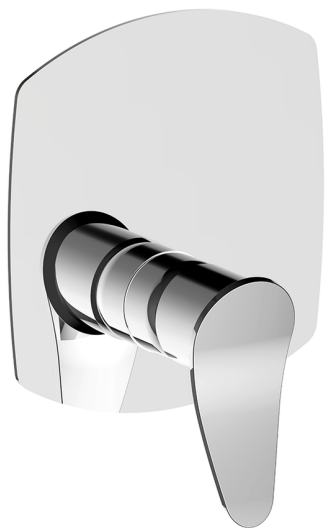

## Exposed part for Single Lever One Box Valve ONE BOX\_HC0BM010

MODEL **HC0BM010**

Exposed part for Single Lever One Box Valve, 1 Outlet, Minimum depth of installation: 67 mm, without concealed part, for items ZB00B030-ZB00B031

### CHARACTERISTICS

Cartridge Spare Parts **ZZ97179000**

**35 mm Cartridge**

Installation **Concealed**

Required concealed parts **ZB00B031**

**ZB00B030**

## Exposed part for Single Lever One Box Valve ONE BOX\_HC0BM010

HC0BM010

<https://en.huberitalia.com/exposed-part-for-single-lever-one-box-valve-one-box-hc0bm010>

## One Box Universal Concealed Part ONE BOX\_ZB00B031

MODEL **ZB00B031**

One Box Universal Concealed Part, for 1 or 2 or 3 outlet thermostatic or single lever, without trim kit, with noise reducers, with sealing gasket