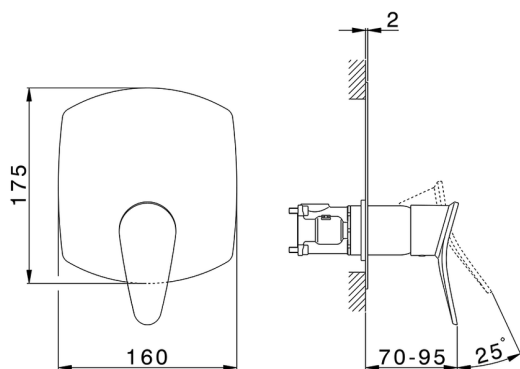

## Exposed part for Single Lever One Box Valve ONE BOX\_HC0BM010

MODEL **HC0BM010**

Exposed part for Single Lever One Box Valve, 1 Outlet, Minimum depth of installation: 67 mm, without concealed part, for items ZB00B030-ZB00B031

### CHARACTERISTICS

Cartridge Spare Parts **ZZ97179000**

**35 mm Cartridge**

Installation **Concealed**

Required concealed parts **ZB00B031**

**ZB00B030**