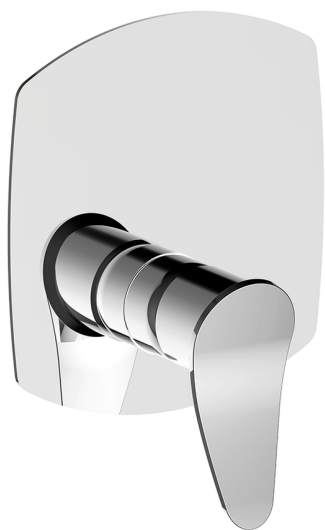

## Exposed part for Single Lever One Box Valve ONE BOX\_HC0BM010

MODEL **HC0BM010**

Exposed part for Single Lever One Box Valve, 1 Outlet, Minimum depth of installation: 67 mm, without concealed part, for items ZB00B030-ZB00B031

### CHARACTERISTICS

Cartridge Spare Parts **ZZ97179000**

**35 mm Cartridge**

Installation **Concealed**

Required concealed parts **ZB00B031**

**ZB00B030**

Exposed part for Single Lever One Box Valve ONE BOX\_HC0BM010

HC0BM010

<https://en.huberitalia.com/exposed-part-for-single-lever-one-box-valve-one-box-hc0bm010>

## One Box Universal Concealed Part ONE BOX\_ZB00B031

MODEL **ZB00B031**

One Box Universal Concealed Part, for 1 or 2 or 3 outlet thermostatic or single lever, without trim kit, with noise reducers, with sealing gasket