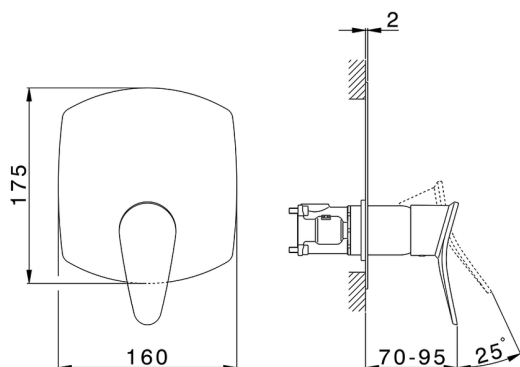

## Exposed part for Single Lever One Box Valve ONE BOX\_HC0BM010

MODEL **HC0BM010**

Exposed part for Single Lever One Box Valve, 1 Outlet, Minimum depth of installation: 67 mm, without concealed part, for items ZB00B030-ZB00B031

### CHARACTERISTICS

Cartridge Spare Parts **ZZ97179000**

**35 mm Cartridge**

Installation **Concealed**

Required concealed parts **ZB00B031**

**ZB00B030**

Exposed part for Single Lever One Box Valve ONE BOX\_HC0BM010