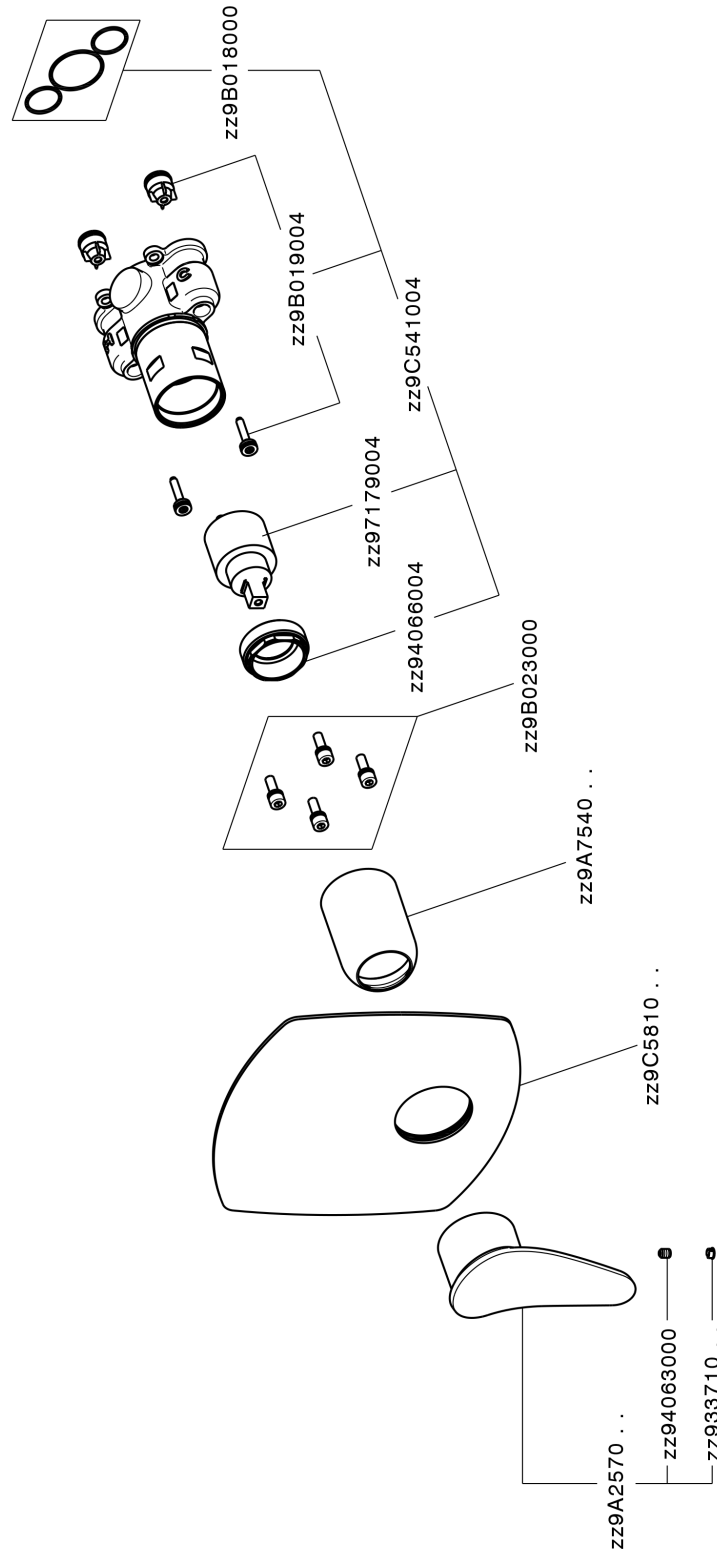

## Exposed part for Single Lever One Box Valve ONE BOX\_HC0BM010

MODEL **HC0BM010**

Exposed part for Single Lever One Box Valve, 1 Outlet, Minimum depth of installation: 67 mm, without concealed part, for items ZB00B030-ZB00B031

### CHARACTERISTICS

Cartridge Spare Parts **ZZ97179000**

**35 mm Cartridge**

Installation **Concealed**

Required concealed parts **ZB00B031**

**ZB00B030**

Exposed part for Single Lever One Box Valve ONE BOX\_HC0BM010

HC0BM010

<https://en.huberitalia.com/exposed-part-for-single-lever-one-box-valve-one-box-hc0bm010>

## One Box Universal Concealed Part ONE BOX\_ZB00B031

MODEL **ZB00B031**

One Box Universal Concealed Part, for 1 or 2 or 3 outlet thermostatic or single lever, without trim kit, with noise reducers, with sealing gasket