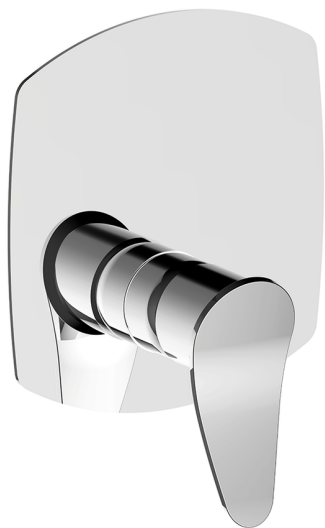

Exposed part for Single Lever One Box Valve ONE BOX_HC0BM010

MODEL **HC0BM010**

Exposed part for Single Lever One Box Valve, 1 Outlet, Minimum depth of installation: 67 mm, without concealed part, for items ZB00B030-ZB00B031

AVAILABLE FINISHINGS

-  **21** 21 Chrome
-  **2P** 2P Rose Gold
-  **2Q** 2Q Black Titanium
-  **40** 40 Matt Black
-  **4Q** 4Q Matt White
-  **6T** 6T Chrome/Matt Black

CHARACTERISTICS

Cartridge Spare Parts **ZZ97179000**

35 mm Cartridge

Installation **Concealed**

Required concealed parts **ZB00B031**

ZB00B030

Exposed part for Single Lever One Box Valve ONE BOX_HC0BM010

HC0BM010

<https://en.huberitalia.com/exposed-part-for-single-lever-one-box-valve-one-box-hc0bm010>

One Box Universal Concealed Part ONE BOX_ZB00B031

MODEL **ZB00B031**

One Box Universal Concealed Part, for 1 or 2 or 3 outlet thermostatic or single lever, without trim kit, with noise reducers, with sealing gasket