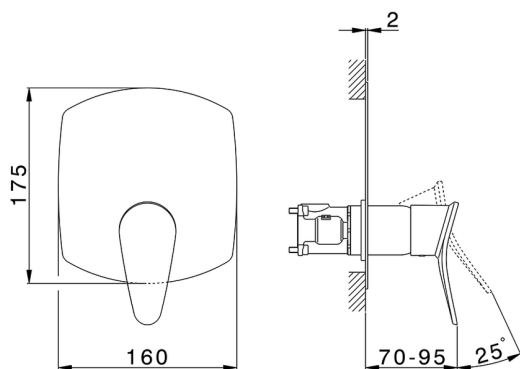

Exposed part for Single Lever One Box Valve ONE BOX_HC0BM010

MODEL **HC0BM010**

Exposed part for Single Lever One Box Valve, 1 Outlet, Minimum depth of installation: 67 mm, without concealed part, for items ZB00B030-ZB00B031

35 mm Cartridge

Installation **Concealed**

Required concealed parts **ZB00B031**

ZB00B030

Exposed part for Single Lever One Box Valve ONE BOX_HC0BM010

HC0BM010

<https://en.huberitalia.com/exposed-part-for-single-lever-one-box-valve-one-box-hc0bm010>