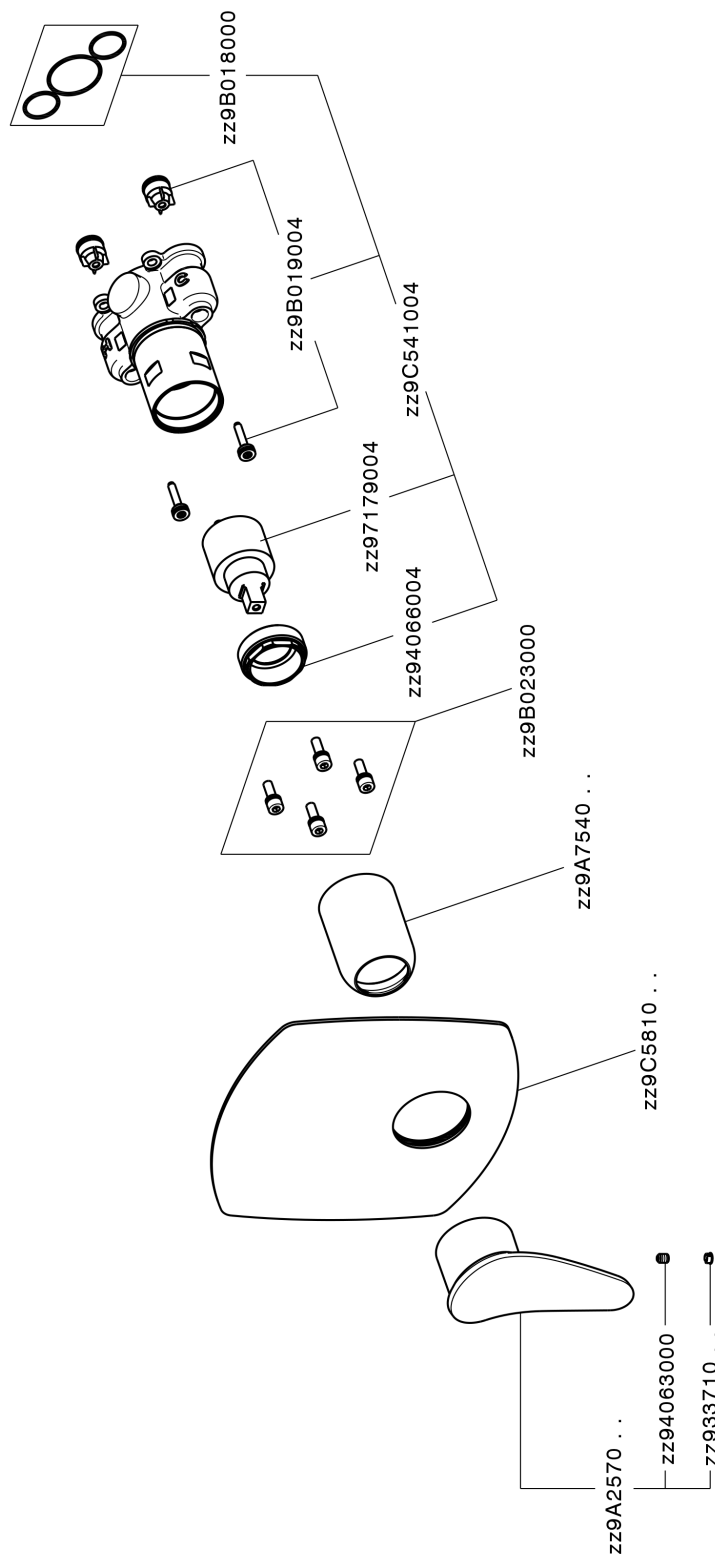

Exposed part for Single Lever One Box Valve ONE BOX_HC0BM010

MODEL **HC0BM010**

Exposed part for Single Lever One Box Valve, 1 Outlet, Minimum depth of installation: 67 mm, without concealed part, for items ZB00B030-ZB00B031

AVAILABLE FINISHINGS

-  **21** 21 Chrome
-  **2P** 2P Rose Gold
-  **2Q** 2Q Black Titanium
-  **40** 40 Matt Black
-  **4Q** 4Q Matt White
-  **6T** 6T Chrome/Matt Black

CHARACTERISTICS

Cartridge Spare Parts **ZZ97179000**

35 mm Cartridge

Installation **Concealed**

Required concealed parts **ZB00B031**

ZB00B030

Exposed part for Single Lever One Box Valve ONE BOX_HC0BM010

HC0BM010

<https://en.huberitalia.com/exposed-part-for-single-lever-one-box-valve-one-box-hc0bm010>

One Box Universal Concealed Part ONE BOX_ZB00B031

MODEL **ZB00B031**

One Box Universal Concealed Part, for 1 or 2 or 3 outlet thermostatic or single lever, without trim kit, with noise reducers, with sealing gasket