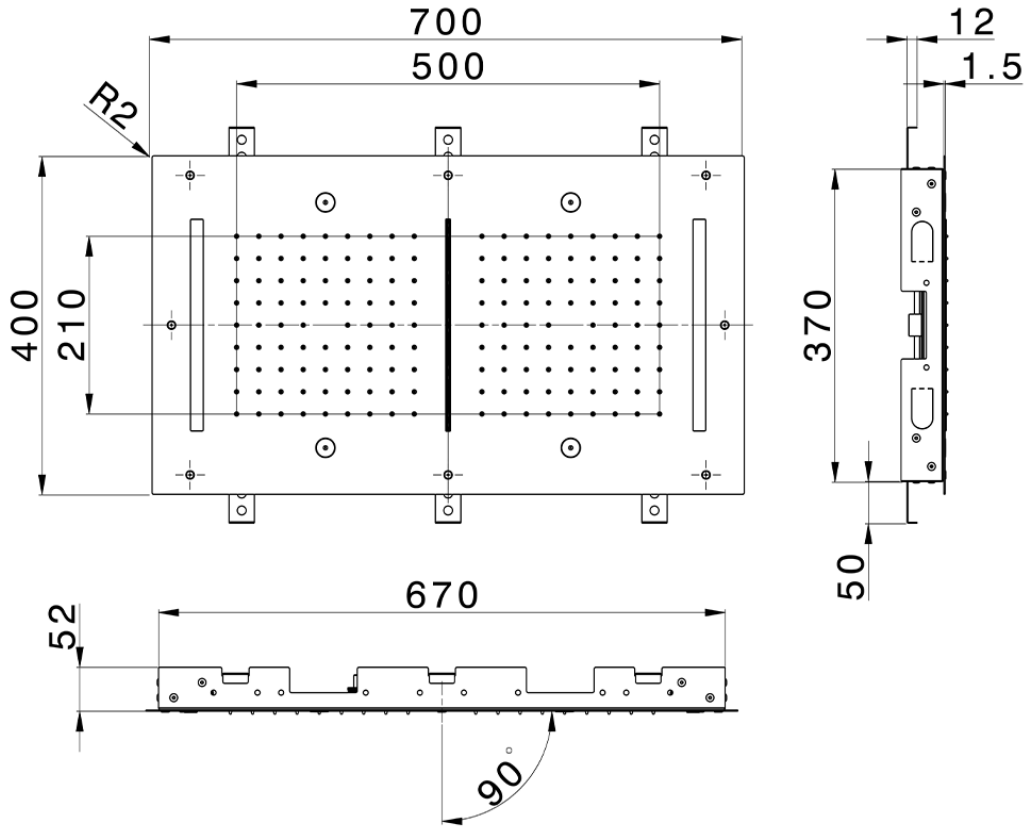

## 700x400 mm Chromotherapy Ceiling showerhead ZEN\_ZS1C0125

ZS1C0125

<https://en.huberitalia.com/700x400-mm-chromotherapy-ceiling-showerhead-zen-zs1c0125>

2024-11-15