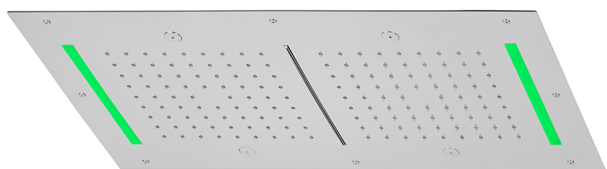

700x400 mm Chromotherapy Ceiling showerhead ZEN_ZS1C0125

MODEL **ZS1C0125**

700x400 mm Chromotherapy Ceiling showerhead, 2 rain, spraying functions, waterfall, chromotherapy functions, built-in control included, Stainless Steel AISI 304

AVAILABLE FINISHINGS

-  **40** 40 Matt Black
-  **4Q** 4Q Matt White
-  **5G** 5G Rose Gold
-  **D1** D1 Brushed Inox
-  **D2** D2 Polished Inox

CHARACTERISTICS

2024-11-15