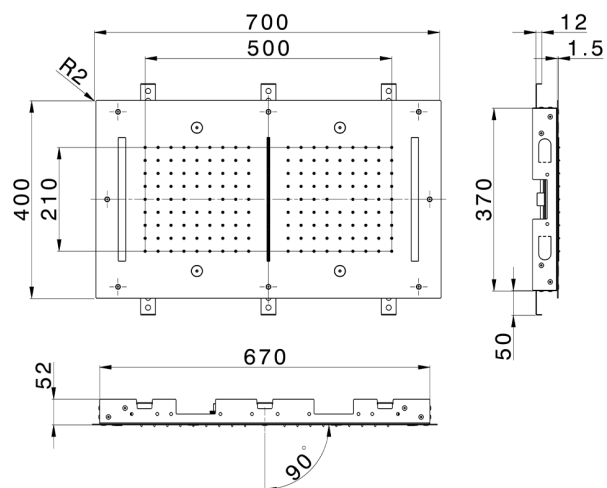

700x400 mm Chromotherapy Ceiling showerhead ZEN_ZS1C0125

MODEL **ZS1C0125**

700x400 mm Chromotherapy Ceiling showerhead, 2 rain, spraying functions, waterfall, chromotherapy functions, built-in control included, Stainless Steel AISI 304

AVAILABLE FINISHINGS

- **40** 40 Matt Black
- **4Q** 4Q Matt White
- **5G** 5G Rose Gold
- **D1** D1 Brushed Inox
- **D2** D2 Polished Inox

CHARACTERISTICS

2024-11-15