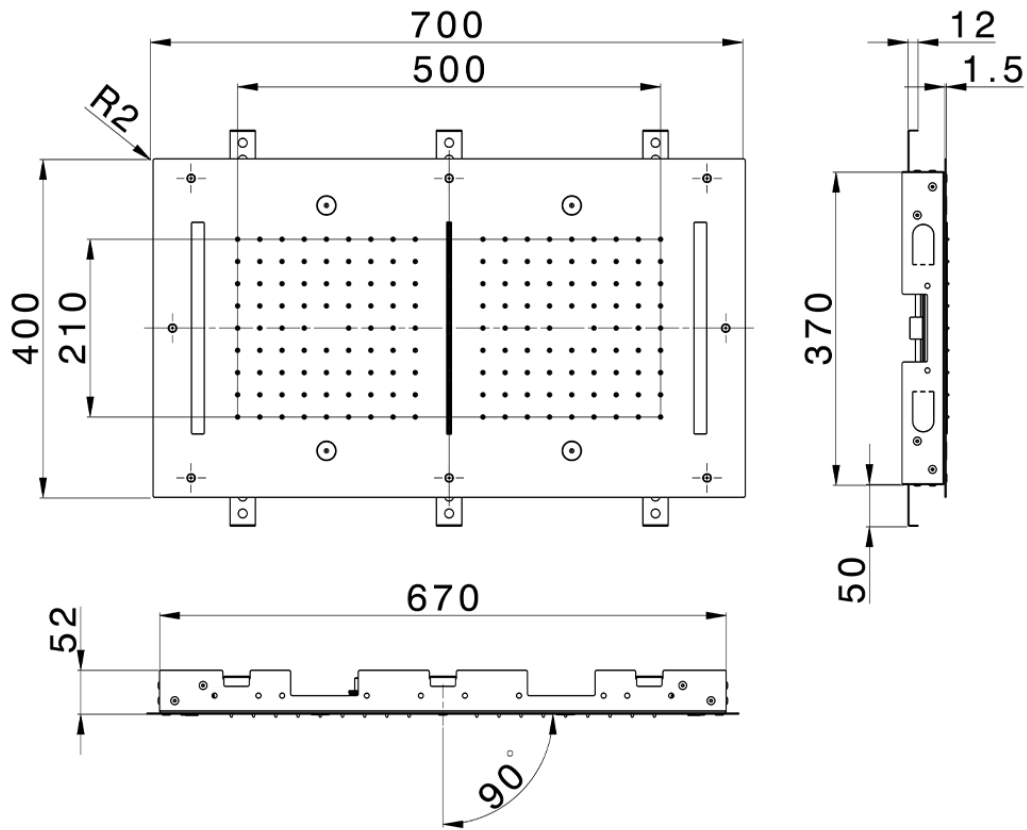

700x400 mm Chromotherapy Ceiling showerhead ZEN_ZS1C0125

ZS1C0125

<https://en.huberitalia.com/700x400-mm-chromotherapy-ceiling-showerhead-zen-zs1c0125>

2024-11-15