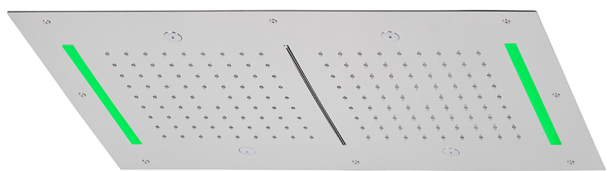

700x400 mm Chromotherapy Ceiling showerhead ZEN_ZS1C0125

MODEL **ZS1C0125**

700x400 mm Chromotherapy Ceiling showerhead, 2 rain, spraying functions, waterfall, chromotherapy functions, built-in control included, Stainless Steel AISI 304

AVAILABLE FINISHINGS

-  **40** 40 Matt Black
-  **4Q** 4Q Matt White
-  **5G** 5G Rose Gold
-  **D1** D1 Brushed Inox
-  **D2** D2 Polished Inox

CHARACTERISTICS

2024-11-15