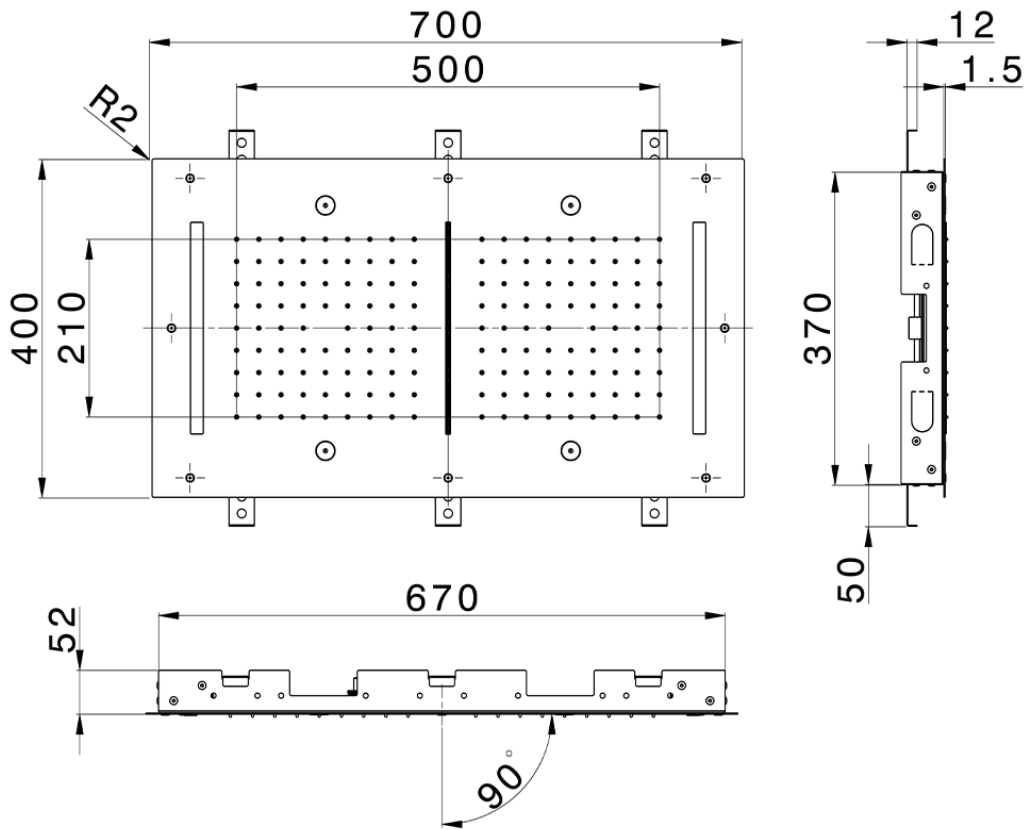

700x400 mm Chromotherapy Ceiling showerhead ZEN_ZS1C0125

ZS1C0125

<https://en.huberitalia.com/700x400-mm-chromotherapy-ceiling-showerhead-zen-zs1c0125>

2024-11-15