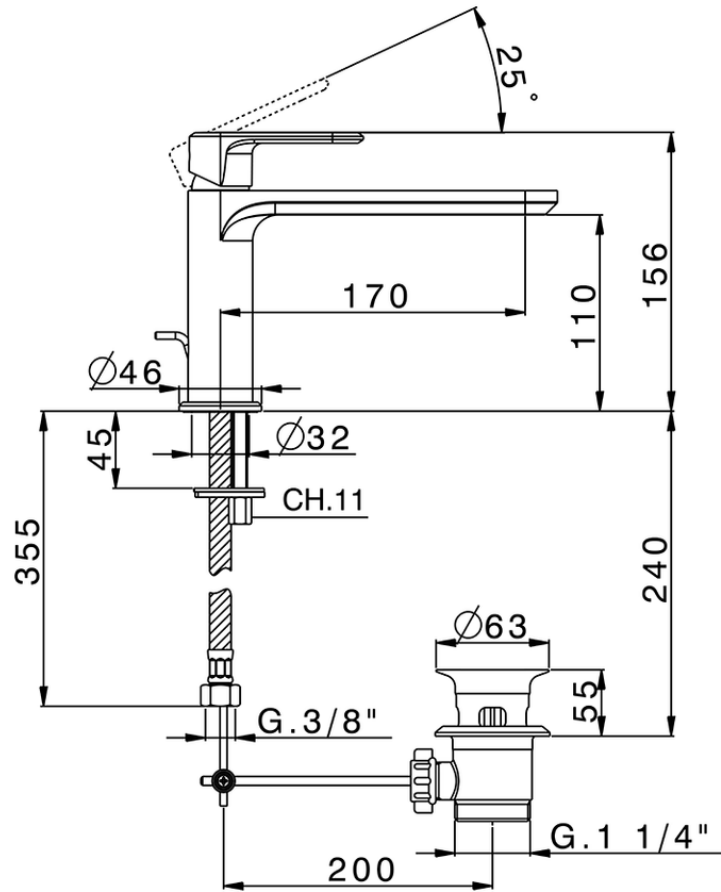

Single lever washbasin mixer LEVITY_LY001510

LY001510

<https://en.huberitalia.com/single-lever-washbasin-mixer-levity-ly001510>

2026-04-10