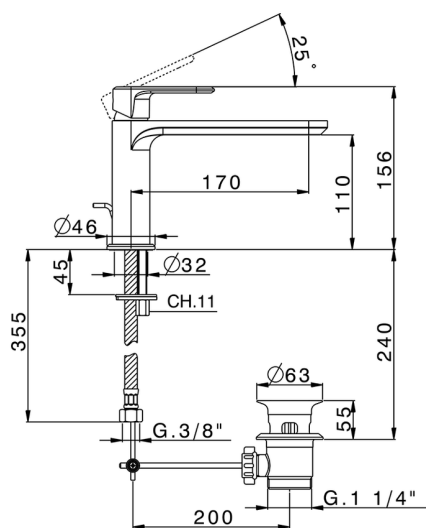

## Single lever washbasin mixer LEVITY\_LY001510

MODEL **LY001510**

Single lever washbasin mixer, with automatic 1"1/4 automatic pop-up waste, G.3/8" stainless steel flexible hose

### CHARACTERISTICS

Cartridge Spare Parts **ZZ96550000**  
**25 mm Cartridge**

2026-04-10