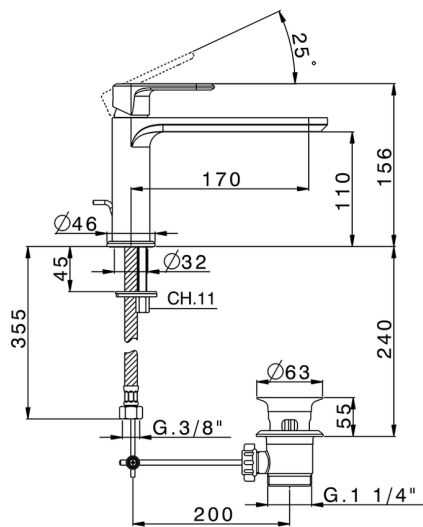

Single lever washbasin mixer LEVITY_LY001510

MODEL **LY001510**

Single lever washbasin mixer, with automatic 1"1/4 automatic pop-up waste, G.3/8" stainless steel flexible hose

AVAILABLE FINISHINGS

-  **21** 21 Chrome
-  **2B** 2B Polished Nickel
-  **2F** 2F Brushed Nickel
-  **40** 40 Matt Black
-  **4Q** 4Q Matt White

CHARACTERISTICS

Cartridge Spare Parts **ZZ96550000**

25 mm Cartridge

2026-06-27