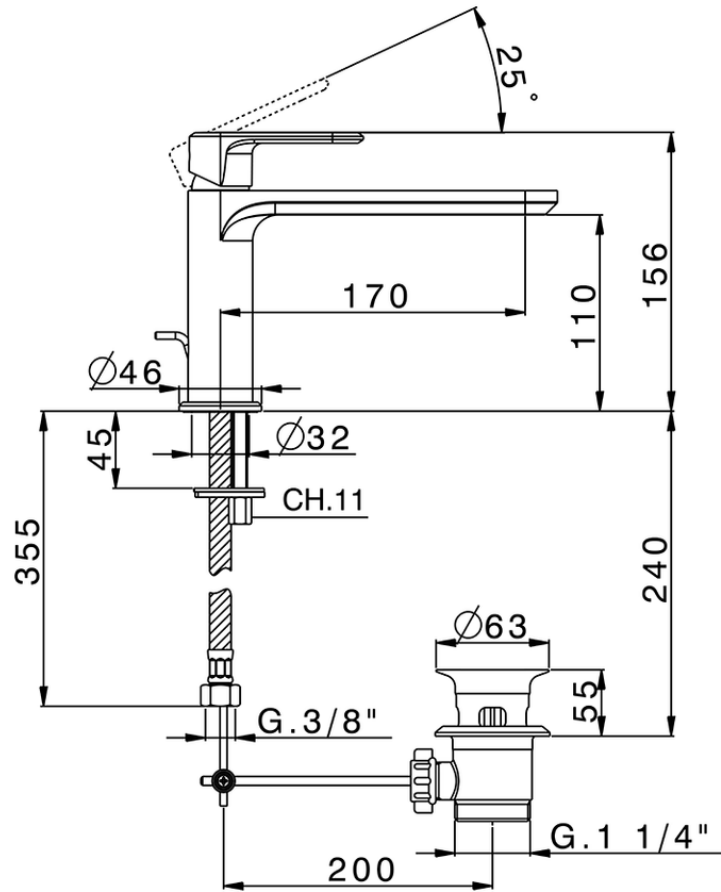

Single lever washbasin mixer LEVITY_LY001510

LY001510

<https://en.huberitalia.com/single-lever-washbasin-mixer-levity-ly001510>

2026-06-15