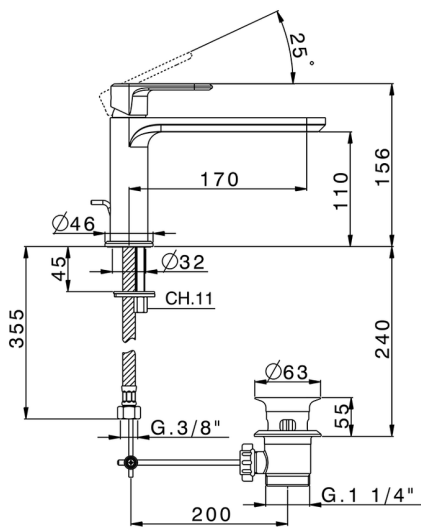

Single lever washbasin mixer LEVITY_LY001510

MODEL **LY001510**

Single lever washbasin mixer, with automatic 1"1/4 automatic pop-up waste, G.3/8" stainless steel flexible hose

AVAILABLE FINISHINGS

-  **21** 21 Chrome
-  **2B** 2B Polished Nickel
-  **2F** 2F Brushed Nickel
-  **40** 40 Matt Black
-  **4Q** 4Q Matt White

CHARACTERISTICS

Cartridge Spare Parts **ZZ96550000**

25 mm Cartridge

2026-06-09