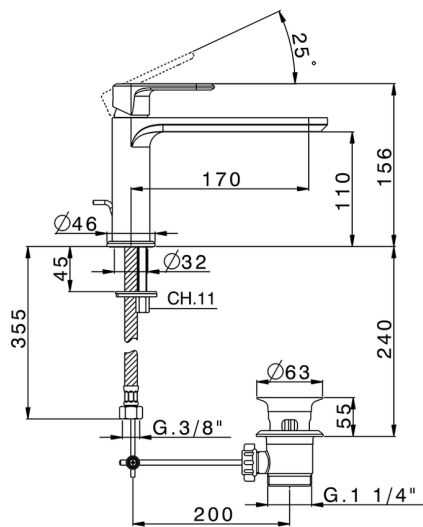

Single lever washbasin mixer LEVITY_LY001510

MODEL **LY001510**

Single lever washbasin mixer, with automatic 1"1/4 automatic pop-up waste, G.3/8" stainless steel flexible hose

AVAILABLE FINISHINGS

-  **21** 21 Chrome
-  **2B** 2B Polished Nickel
-  **2F** 2F Brushed Nickel
-  **40** 40 Matt Black
-  **4Q** 4Q Matt White

CHARACTERISTICS

Cartridge Spare Parts **ZZ96550000**

25 mm Cartridge

2026-06-05