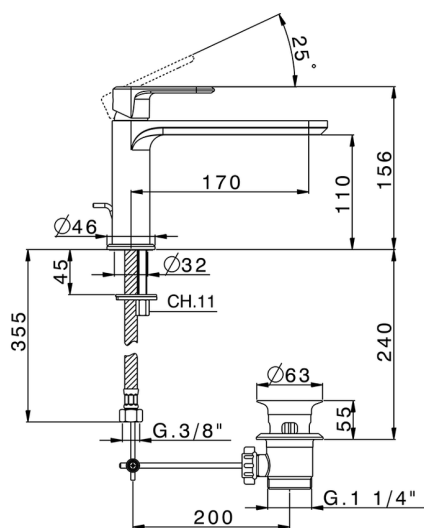

Single lever washbasin mixer LEVITY_LY001510

MODEL **LY001510**

Single lever washbasin mixer, with automatic 1"1/4 automatic pop-up waste, G.3/8" stainless steel flexible hose

AVAILABLE FINISHINGS

-  **21** 21 Chrome
-  **2B** 2B Polished Nickel
-  **2F** 2F Brushed Nickel
-  **40** 40 Matt Black
-  **4Q** 4Q Matt White

CHARACTERISTICS

Cartridge Spare Parts **ZZ96550000**

25 mm Cartridge

2026-06-26