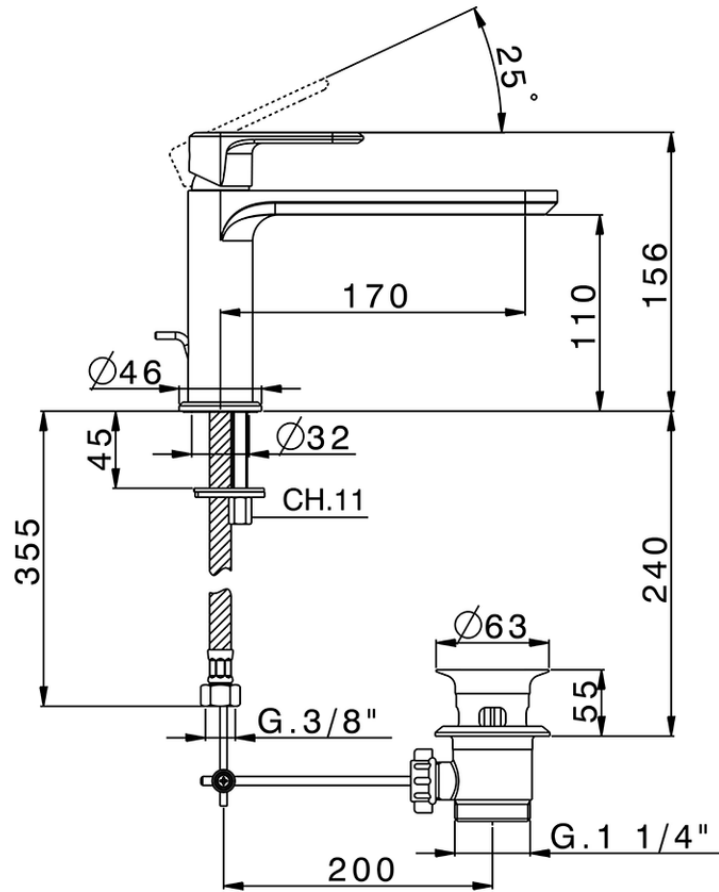

Single lever washbasin mixer LEVITY_LY001510

LY001510

<https://en.huberitalia.com/single-lever-washbasin-mixer-levity-ly001510>

2026-05-15