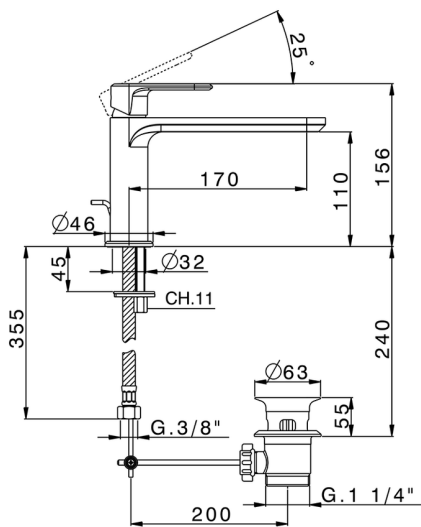

Single lever washbasin mixer LEVITY_LY001510

MODEL **LY001510**

Single lever washbasin mixer, with automatic 1"1/4 automatic pop-up waste, G.3/8" stainless steel flexible hose

AVAILABLE FINISHINGS

-  **21** 21 Chrome
-  **2B** 2B Polished Nickel
-  **2F** 2F Brushed Nickel
-  **40** 40 Matt Black
-  **4Q** 4Q Matt White

CHARACTERISTICS

Cartridge Spare Parts **ZZ96550000**

25 mm Cartridge

2026-05-15