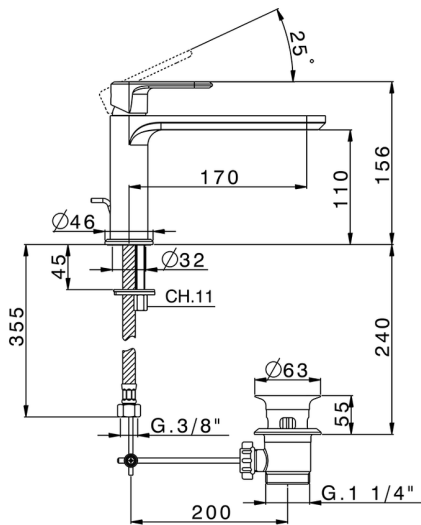

Single lever washbasin mixer LEVITY_LY001510

MODEL **LY001510**

Single lever washbasin mixer, with automatic 1"1/4 automatic pop-up waste, G.3/8" stainless steel flexible hose

AVAILABLE FINISHINGS

-  **21** 21 Chrome
-  **2B** 2B Polished Nickel
-  **2F** 2F Brushed Nickel
-  **40** 40 Matt Black
-  **4Q** 4Q Matt White

CHARACTERISTICS

Cartridge Spare Parts **ZZ96550000**

25 mm Cartridge

2026-04-08