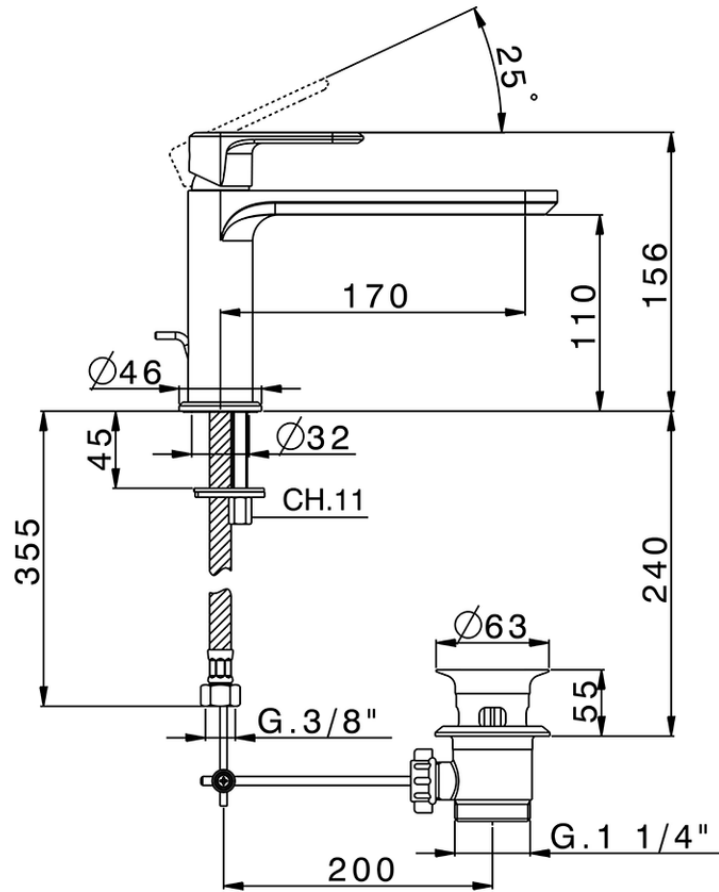

Single lever washbasin mixer LEVITY\_LY001510

LY001510

<https://en.huberitalia.com/single-lever-washbasin-mixer-levity-ly001510>

2026-06-06