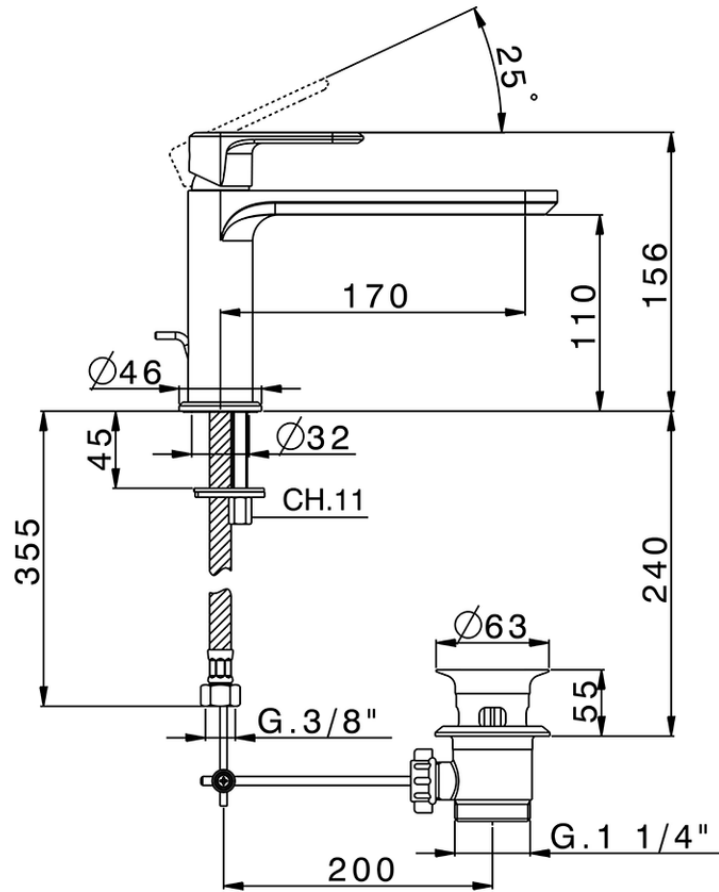

Single lever washbasin mixer LEVITY_LY001510

LY001510

<https://en.huberitalia.com/single-lever-washbasin-mixer-levity-ly001510>

2026-04-08