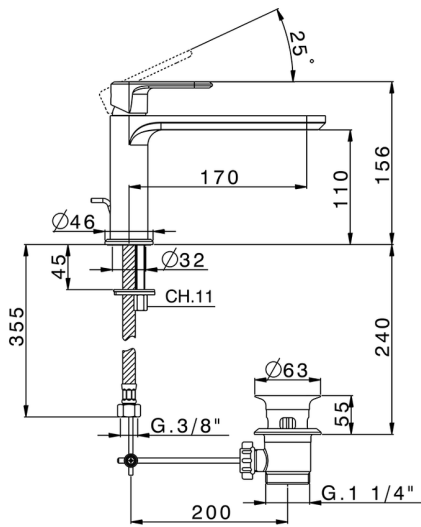

## Single lever washbasin mixer LEVITY\_LY001510

MODEL **LY001510**

Single lever washbasin mixer, with automatic 1"1/4 automatic pop-up waste, G.3/8" stainless steel flexible hose

### CHARACTERISTICS

Cartridge Spare Parts **ZZ96550000**

**25 mm Cartridge**

2026-05-15