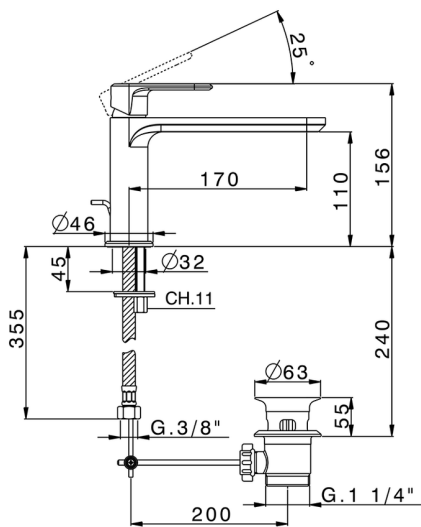

Single lever washbasin mixer LEVITY_LY001510

MODEL **LY001510**

Single lever washbasin mixer, with automatic 1"1/4 automatic pop-up waste, G.3/8" stainless steel flexible hose

AVAILABLE FINISHINGS

-  **21** 21 Chrome
-  **2B** 2B Polished Nickel
-  **2F** 2F Brushed Nickel
-  **40** 40 Matt Black
-  **4Q** 4Q Matt White

CHARACTERISTICS

Cartridge Spare Parts **ZZ96550000**

25 mm Cartridge

2026-06-06