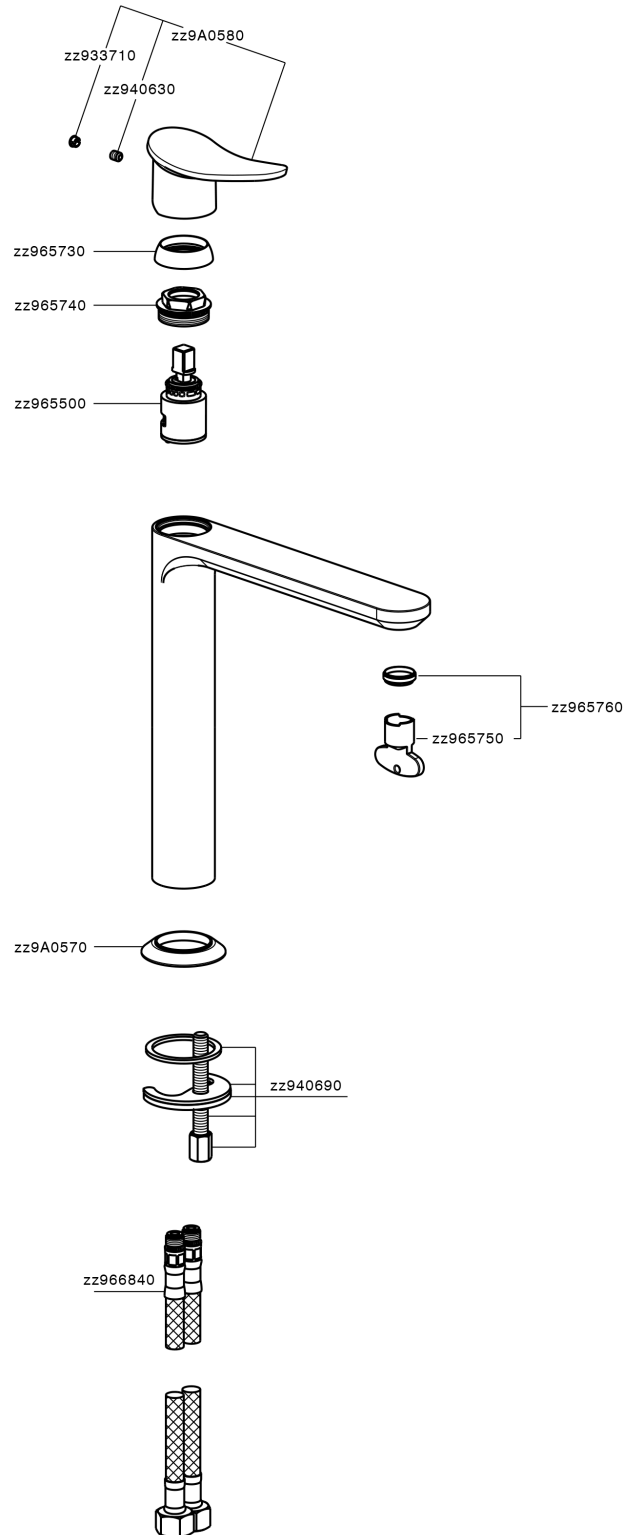

## Single lever tall washbasin mixer HARLOCK\_HC003554

MODEL **HC003554**

Single lever tall washbasin mixer, without automatic pop-up waste, G.3/8" stainless steel flexible hoses

### CHARACTERISTICS

Cartridge Spare Parts **ZZ96550000**

**25 mm Cartridge**

## Single lever tall washbasin mixer HARLOCK\_HC003554

HC003554

<https://en.huberitalia.com/single-lever-tall-washbasin-mixer-harlock-hc003554>

2025-04-02