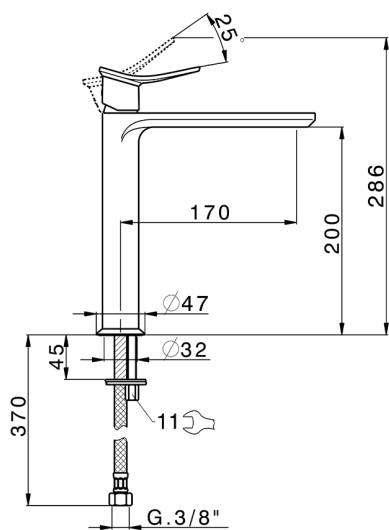

## Single lever tall washbasin mixer HARLOCK\_HC003554

MODEL **HC003554**

Single lever tall washbasin mixer, without automatic pop-up waste, G.3/8" stainless steel flexible hoses

### CHARACTERISTICS

Cartridge Spare Parts **ZZ96550000**

**25 mm Cartridge**

## Single lever tall washbasin mixer HARLOCK\_HC003554

HC003554

<https://en.huberitalia.com/single-lever-tall-washbasin-mixer-harlock-hc003554>

2025-04-02