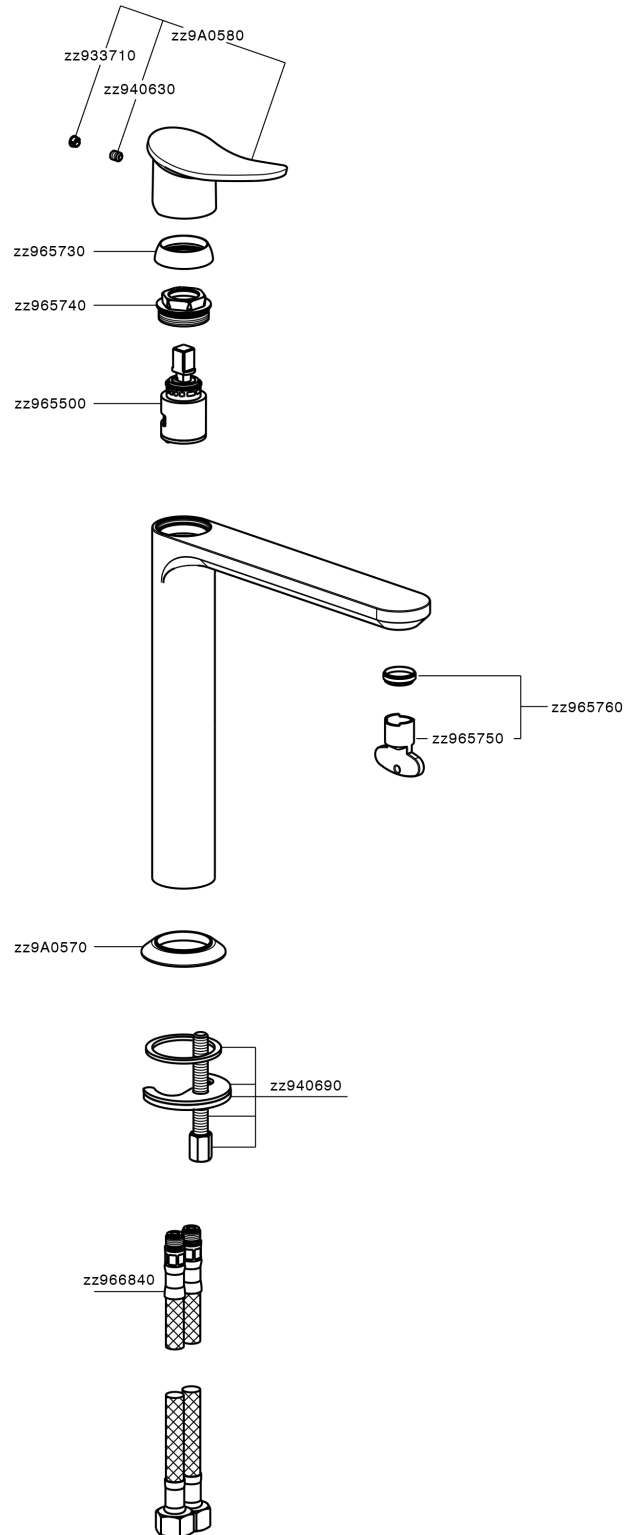

## Single lever tall washbasin mixer HARLOCK\_HC003554

MODEL **HC003554**

Single lever tall washbasin mixer, without automatic pop-up waste, G.3/8" stainless steel flexible hoses

### CHARACTERISTICS

Cartridge Spare Parts **ZZ96550000**

**25 mm Cartridge**

## Single lever tall washbasin mixer HARLOCK\_HC003554

HC003554

<https://en.huberitalia.com/single-lever-tall-washbasin-mixer-harlock-hc003554>

2025-04-03