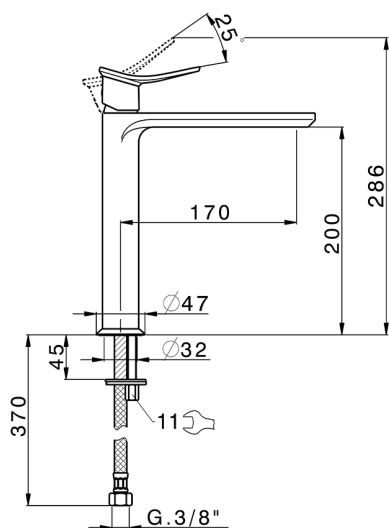

## Single lever tall washbasin mixer HARLOCK\_HC003554

MODEL **HC003554**

Single lever tall washbasin mixer, without automatic pop-up waste, G.3/8" stainless steel flexible hoses

### CHARACTERISTICS

Cartridge Spare Parts **ZZ96550000**

**25 mm Cartridge**

## Single lever tall washbasin mixer HARLOCK\_HC003554

HC003554

<https://en.huberitalia.com/single-lever-tall-washbasin-mixer-harlock-hc003554>

2025-04-03