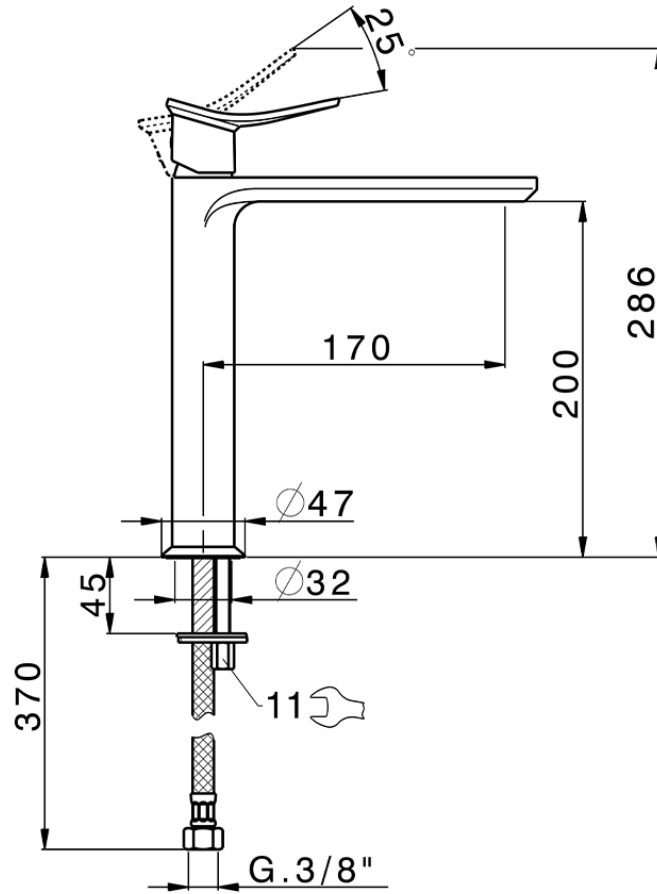

Single lever tall washbasin mixer HARLOCK\_HC003554

HC003554

<https://en.huberitalia.com/single-lever-tall-washbasin-mixer-harlock-hc003554>

2025-04-04