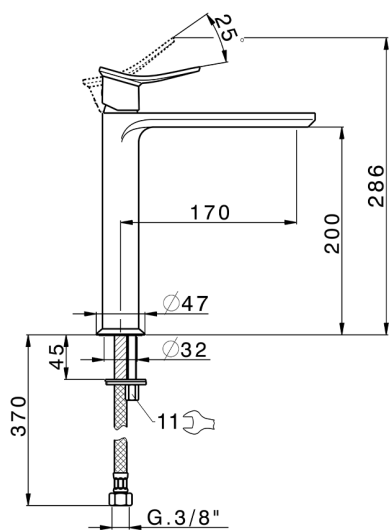

## Single lever tall washbasin mixer HARLOCK\_HC003554

MODEL **HC003554**

Single lever tall washbasin mixer, without automatic pop-up waste, G.3/8" stainless steel flexible hoses

### CHARACTERISTICS

Cartridge Spare Parts **ZZ96550000**

**25 mm Cartridge**

## Single lever tall washbasin mixer HARLOCK\_HC003554

HC003554

<https://en.huberitalia.com/single-lever-tall-washbasin-mixer-harlock-hc003554>

2025-04-03