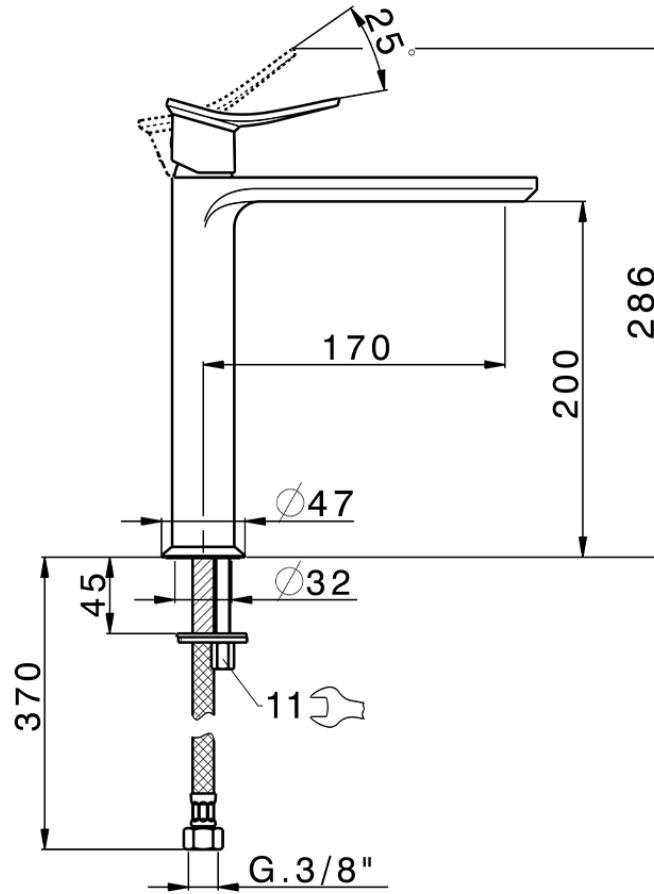

Single lever tall washbasin mixer HARLOCK\_HC003554

HC003554

<https://en.huberitalia.com/single-lever-tall-washbasin-mixer-harlock-hc003554>

2025-04-04