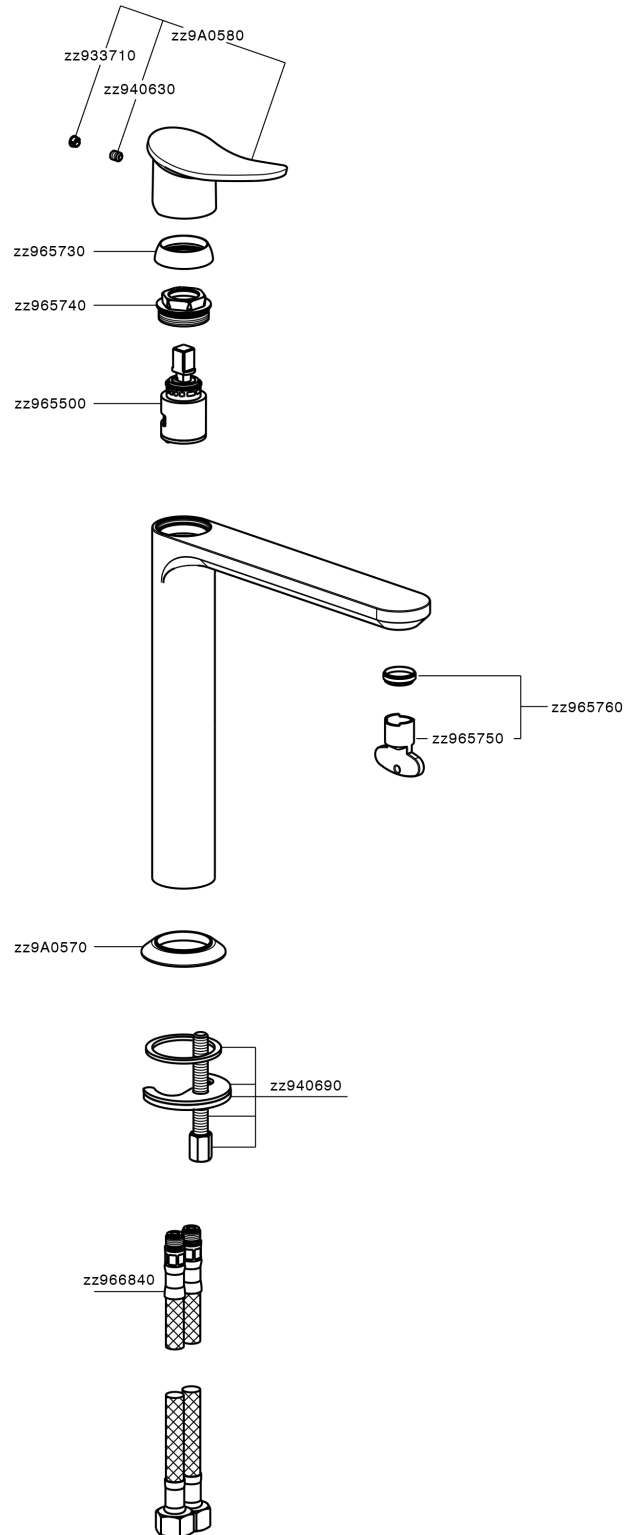

Single lever tall washbasin mixer HARLOCK_HC003554

MODEL **HC003554**

Single lever tall washbasin mixer, without automatic pop-up waste, G.3/8" stainless steel flexible hoses

AVAILABLE FINISHINGS

-  **21** 21 Chrome
-  **2P** 2P Rose Gold
-  **2Q** 2Q Black Titanium
-  **40** 40 Matt Black
-  **4Q** 4Q Matt White
-  **6T** 6T Chrome/Matt Black

CHARACTERISTICS

Cartridge Spare Parts **ZZ96550000**

25 mm Cartridge

Single lever tall washbasin mixer HARLOCK_HC003554

HC003554

<https://en.huberitalia.com/single-lever-tall-washbasin-mixer-harlock-hc003554>