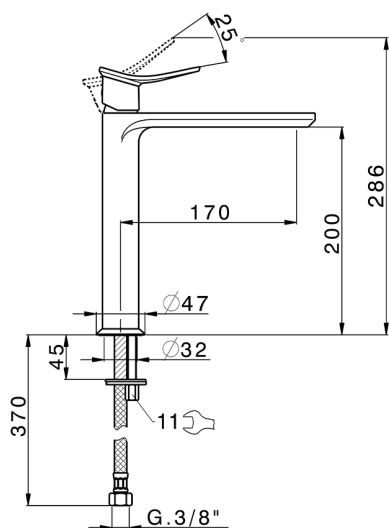

Single lever tall washbasin mixer HARLOCK_HC003554

MODEL **HC003554**

Single lever tall washbasin mixer, without automatic pop-up waste, G.3/8" stainless steel flexible hoses

AVAILABLE FINISHINGS

-  **21** 21 Chrome
-  **2P** 2P Rose Gold
-  **2Q** 2Q Black Titanium
-  **40** 40 Matt Black
-  **4Q** 4Q Matt White
-  **6T** 6T Chrome/Matt Black

CHARACTERISTICS

Cartridge Spare Parts **ZZ96550000**

25 mm Cartridge

Single lever tall washbasin mixer HARLOCK_HC003554

HC003554

<https://en.huberitalia.com/single-lever-tall-washbasin-mixer-harlock-hc003554>