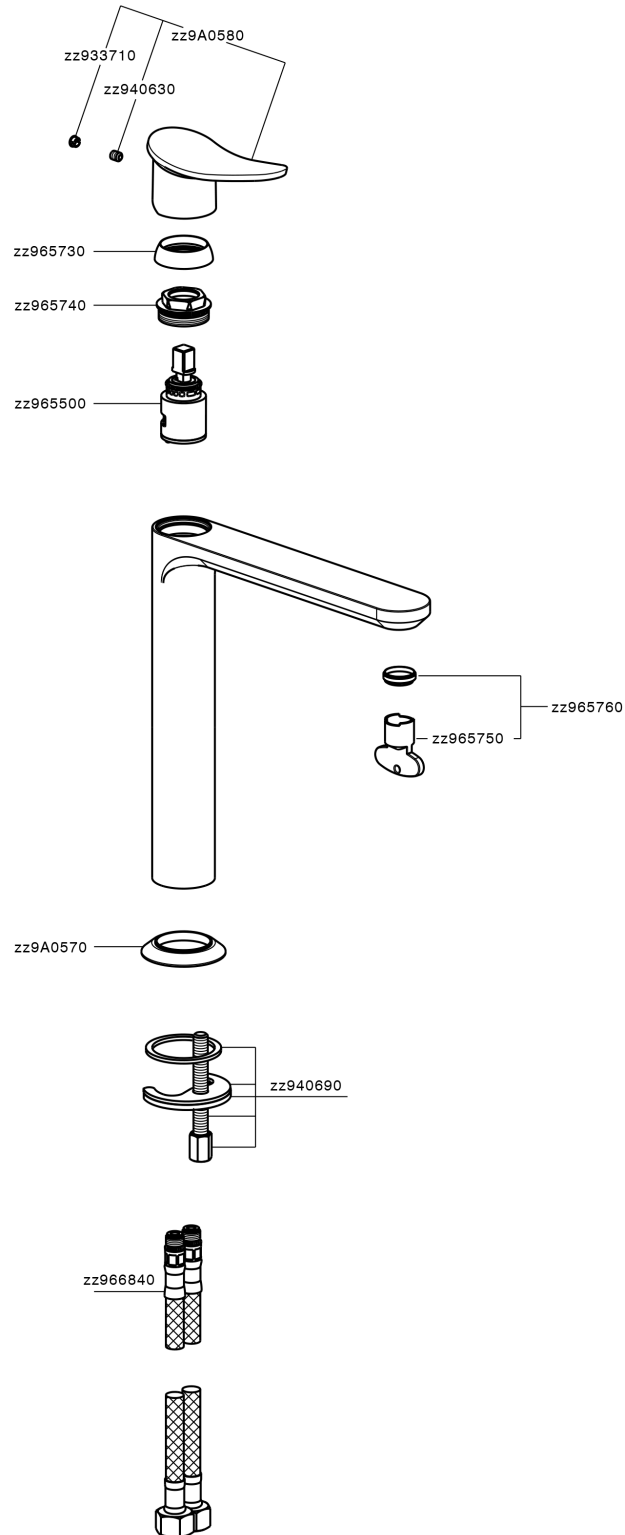

## Single lever tall washbasin mixer HARLOCK\_HC003554

HC003554

<https://en.huberitalia.com/single-lever-tall-washbasin-mixer-harlock-hc003554>

2025-04-08