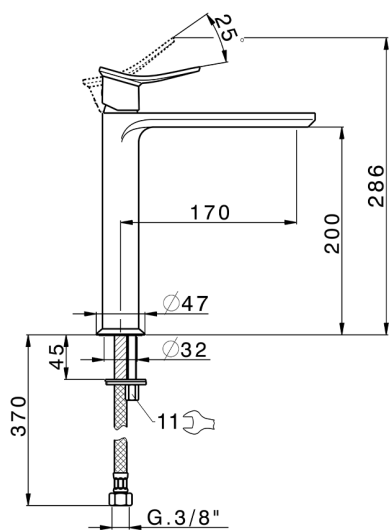

Single lever tall washbasin mixer HARLOCK_HC003554

MODEL **HC003554**

Single lever tall washbasin mixer, without automatic pop-up waste, G.3/8" stainless steel flexible hoses

AVAILABLE FINISHINGS

-  **21** 21 Chrome
-  **2P** 2P Rose Gold
-  **2Q** 2Q Black Titanium
-  **40** 40 Matt Black
-  **4Q** 4Q Matt White
-  **6T** 6T Chrome/Matt Black

CHARACTERISTICS

Cartridge Spare Parts **ZZ96550000**

25 mm Cartridge

Single lever tall washbasin mixer HARLOCK_HC003554

HC003554

<https://en.huberitalia.com/single-lever-tall-washbasin-mixer-harlock-hc003554>