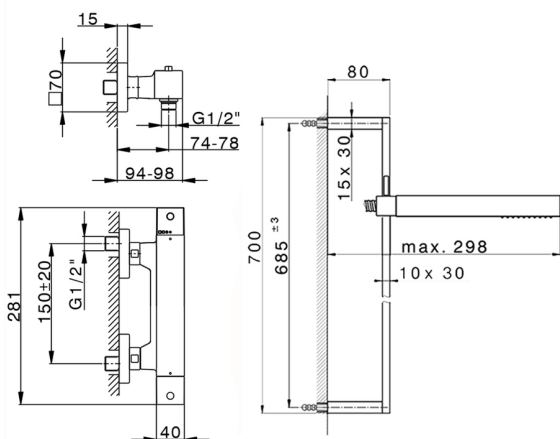

## Thermostatic shower mixer with sliding bar NUOVA EGO\_NES01010

MODEL **NES01010**

Thermostatic shower mixer with sliding bar, 70 cm sliding rail bar with sliding bracket, ABS 27x27mm one spray minimalist square handshower, 150 cm smooth SILVERFLEX Flexible Hose

### CHARACTERISTICS

Cartridge Spare Parts **22.04A.AR - ZZ97279004**

**Argo 2 (long filter) Thermostatic Valve**