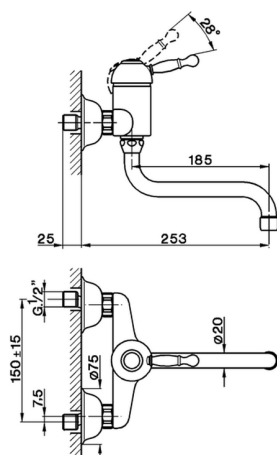

## Exposed single lever sink mixer KITCHEN\_AY900400

MODEL **AY900400**

Exposed single lever sink mixer, swivel spout

### CHARACTERISTICS

Cartridge Spare Parts **ZZ92909000**

**43 mm Cartridge**

2024-11-21