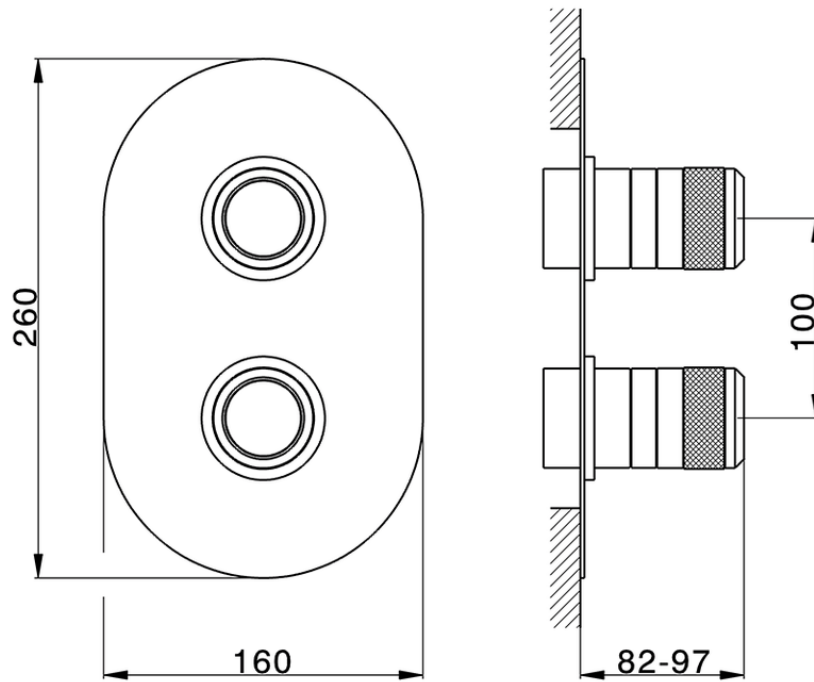

## Exposed part for con.thermo.shower mixer, 2-outlet CHRONOS\_CR019100

CR019100

<https://en.huberitalia.com/exposed-part-for-con-thermo-shower-mixer-2-outlet-chronos-cr019100>

## Piastra/Plate/Plaque/Platte/Placa

2-3mm: XX 25-40 YY 76-91

10mm: XX 21-34 YY 70-83

ZB019100

<https://en.huberitalia.com/concealed-thermostatic-shower-mixer-2-outlet-concealed-zb019100>

2024-12-22