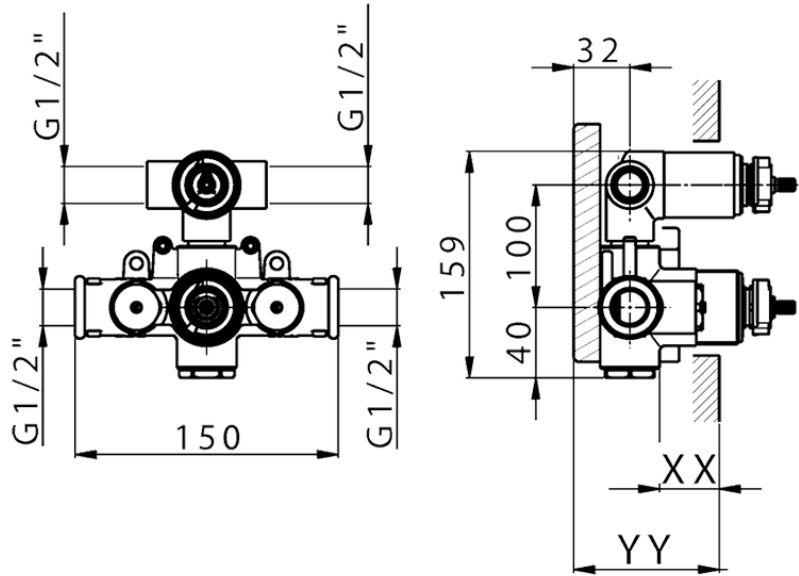

## Exposed part for con.thermo.shower mixer, 2-outlet CHRONOS\_CR019100

CR019100

<https://en.huberitalia.com/exposed-part-for-con-thermo-shower-mixer-2-outlet-chronos-cr019100>

## Piastra/Plate/Plaque/Platte/Placa

2-3mm: XX 25-40 YY 76-91

10mm: XX 21-34 YY 70-83

ZB019100

<https://en.huberitalia.com/concealed-thermostatic-shower-mixer-2-outlet-concealed-zb019100>

2024-12-22