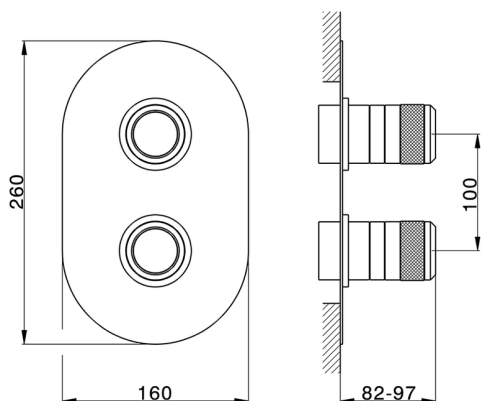

CHARACTERISTICS

Installation **Concealed**
Required concealed parts **ZB019100**

Thermostatic

The Huber thermostatic is your personal water manager, helping you to handle, control and save water and energy.