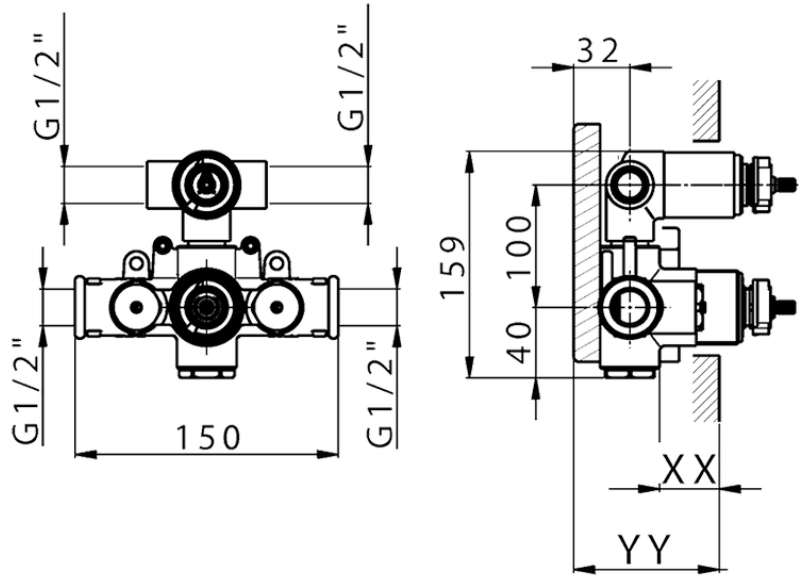

Exposed part for con.thermo.shower mixer, 2-outlet CHRONOS_CR019100

CR019100

<https://en.huberitalia.com/exposed-part-for-con-thermo-shower-mixer-2-outlet-chronos-cr019100>

Piastra/Plate/Plaque/Platte/Placa

2-3mm: XX 25-40 YY 76-91

10mm: XX 21-34 YY 70-83

ZB019100

<https://en.huberitalia.com/concealed-thermostatic-shower-mixer-2-outlet-concealed-zb019100>

2024-12-22