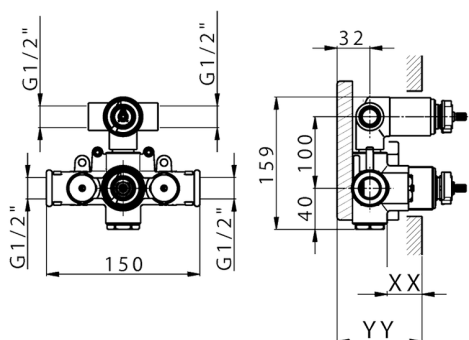

## Concealed thermostatic shower mixer, 2-outlet CONCEALED\_ZB019100

MODEL **ZB019100**

Concealed thermostatic shower mixer, 2-outlet, with 1/2" 2-outlet deviatstop cartridge, without trim kit

AVAILABLE FINISHINGS

**04** 04 Without finishing

CHARACTERISTICS

Installation **Concealed**

Cartridge Spare Parts **24.04A.PP**

**8x20 Plus P Thermostatic Valve**

Concealed **1**

Piastra/Plate/Plaque/Platte/Placa

2-3mm: XX 25-40 YY 76-91

10mm: XX 21-34 YY 70-83