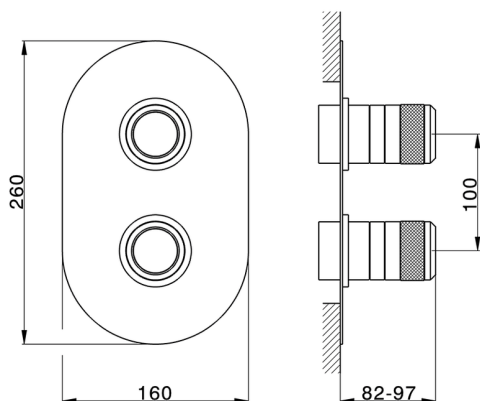

CHARACTERISTICS

Installation **Concealed**
Required concealed parts **ZB019100**

Thermostatic

The Huber thermostatic is your personal water manager, helping you to handle, control and save water and energy.