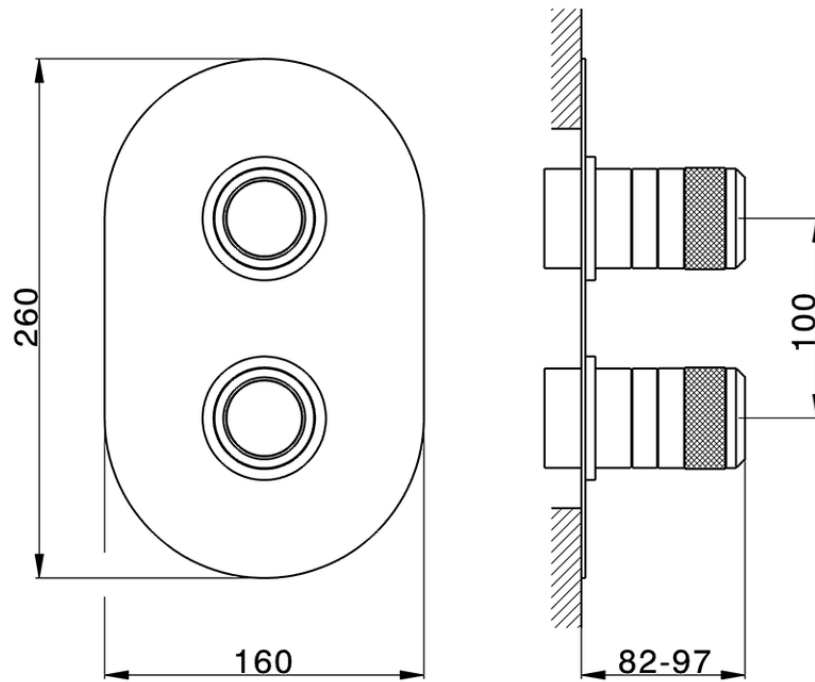

Exposed part for con.thermo.shower mixer, 2-outlet CHRONOS_CR019100

CR019100

<https://en.huberitalia.com/exposed-part-for-con-thermo-shower-mixer-2-outlet-chronos-cr019100>

Piastra/Plate/Plaque/Platte/Placa

2-3mm: XX 25-40 YY 76-91

10mm: XX 21-34 YY 70-83

ZB019100

<https://en.huberitalia.com/concealed-thermostatic-shower-mixer-2-outlet-concealed-zb019100>

2024-12-22