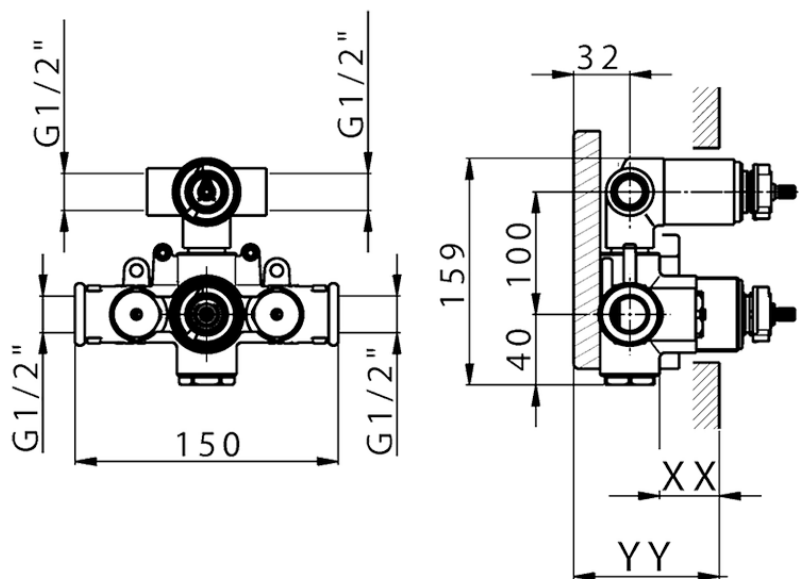

Exposed part for con.thermo.shower mixer, 2-outlet CHRONOS_CR019100

CR019100

<https://en.huberitalia.com/exposed-part-for-con-thermo-shower-mixer-2-outlet-chronos-cr019100>

Piastra/Plate/Plaque/Platte/Placa

2-3mm: XX 25-40 YY 76-91

10mm: XX 21-34 YY 70-83

ZB019100

<https://en.huberitalia.com/concealed-thermostatic-shower-mixer-2-outlet-concealed-zb019100>

2024-12-22