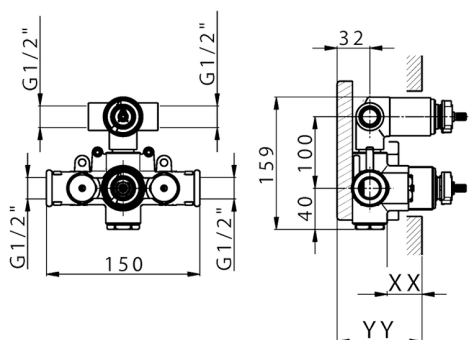

Concealed thermostatic shower mixer, 2-outlet CONCEALED_ZB019100

MODEL **ZB019100**

Concealed thermostatic shower mixer, 2-outlet, with 1/2" 2-outlet deviatstop cartridge, without trim kit

AVAILABLE FINISHINGS

04 04 Without finishing

CHARACTERISTICS

Installation **Concealed**

Cartridge Spare Parts **24.04A.PP**

8x20 Plus P Thermostatic Valve

Concealed **1**

Piastra/Plate/Plaque/Platte/Placa

2-3mm: XX 25-40 YY 76-91