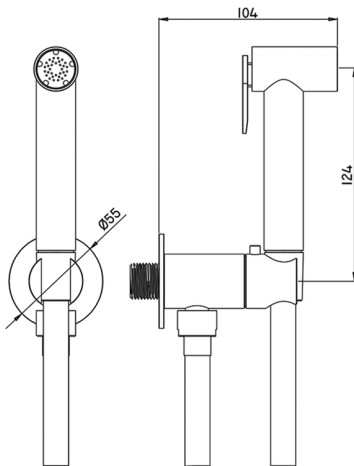

Bidet handshower set HYGENIC SHOWERS_TT007925

MODEL **TT007925**

Bidet handshower set, round wall bracket, single water opening, brass Bidet handshower, 120 cm PVC flexible hose

AVAILABLE FINISHINGS

CHARACTERISTICS

Bidet handshower

2024-11-15