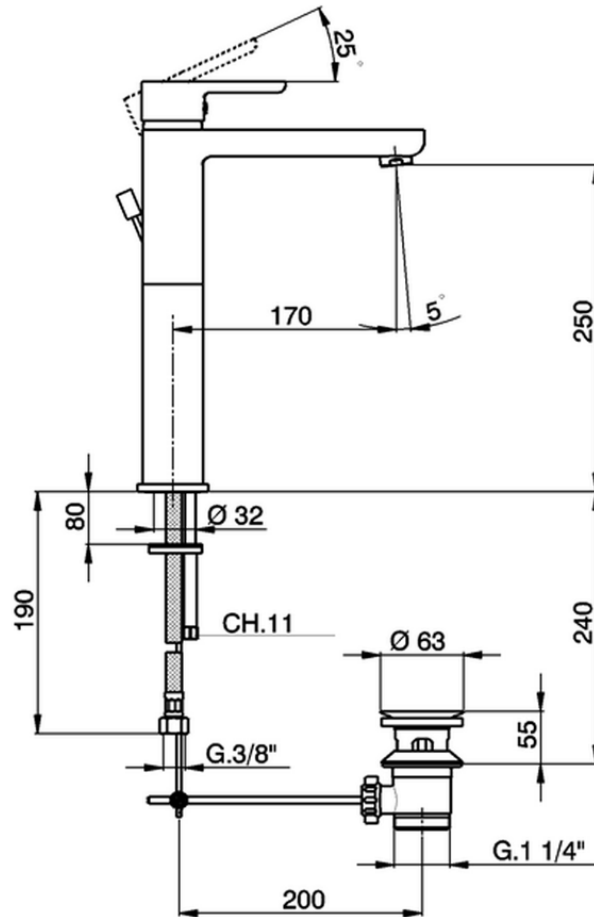

Single lever tall washbasin mixer SOFT_SF001520

SF001520

<https://en.huberitalia.com/single-lever-tall-washbasin-mixer-soft-sf001520>

2026-06-05