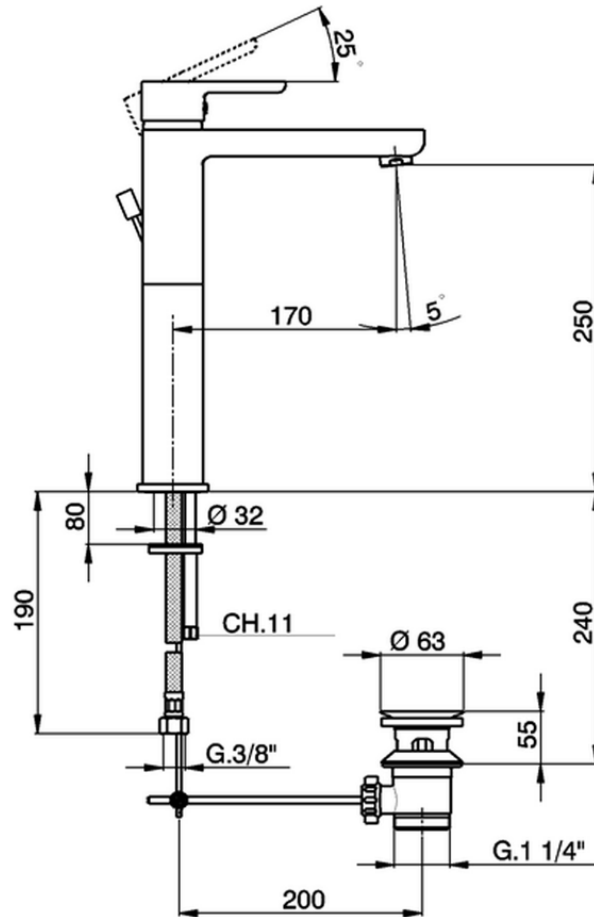

Single lever tall washbasin mixer SOFT_SF001520

SF001520

<https://en.huberitalia.com/single-lever-tall-washbasin-mixer-soft-sf001520>

2026-04-08