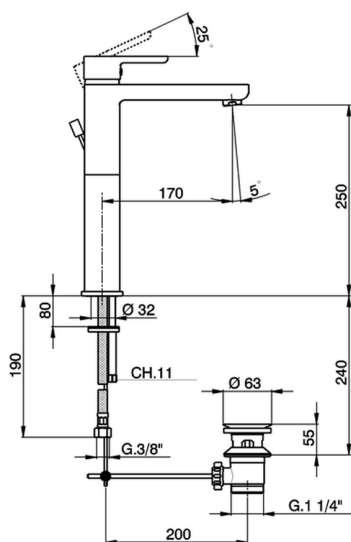

Single lever tall washbasin mixer SOFT_SF001520

MODEL **SF001520**

Single lever tall washbasin mixer, with 1"1/4 automatic pop up waste, G.3/8" stainless steel flexible hose

AVAILABLE FINISHINGS

CHARACTERISTICS

Cartridge Spare Parts **ZZ95409000**

35 mm Cartridge

EcoStop

EcoStop feature limits water flow to approximately 50% of maximum output with one point of resistance on setting. Push slightly past the middle stop only when full water output is required. This will save water up to 50%.