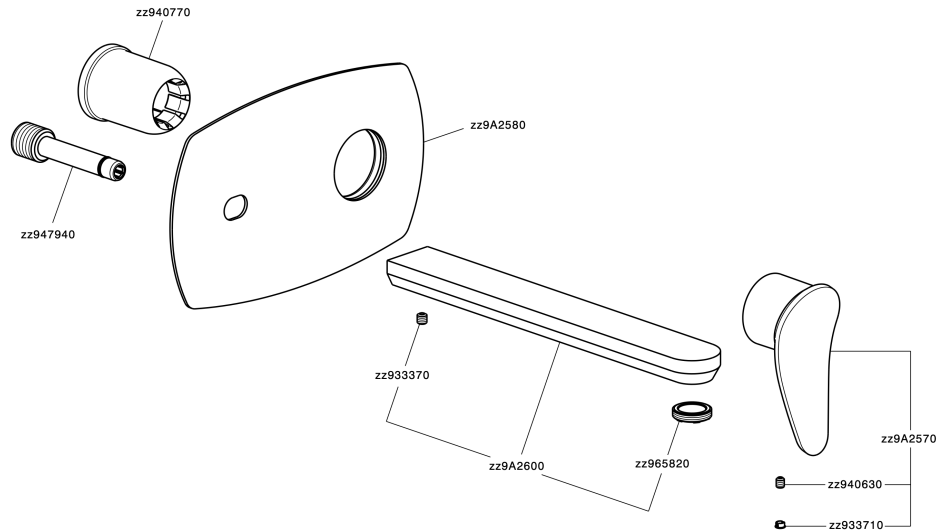

Exposed part for single lever washbasin valve HARLOCK_HC005515

HC005515

<https://en.huberitalia.com/exposed-part-for-single-lever-washbasin-valve-harlock-hc005515>

Concealed single lever washbasin mixer Easy-Box CONCEALED_ZB002450

ZB002450

<https://en.huberitalia.com/concealed-single-lever-washbasin-mixer-easy-box-concealed-zb002450>

2026-06-14