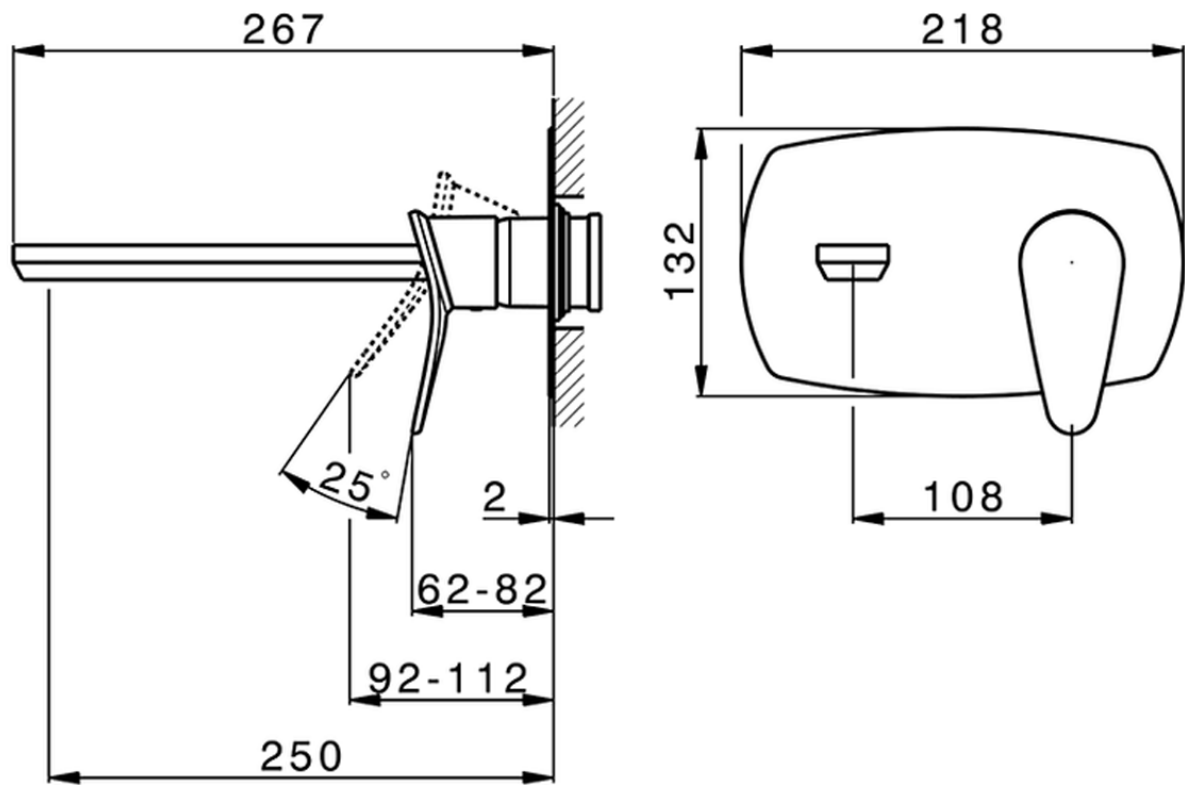

## Exposed part for single lever washbasin valve HARLOCK\_HC005515

HC005515

<https://en.huberitalia.com/exposed-part-for-single-lever-washbasin-valve-harlock-hc005515>

Piastra/Plate/Plaque/Platte/Placa

2-3mm: XX 56-76

10mm: XX 48-68