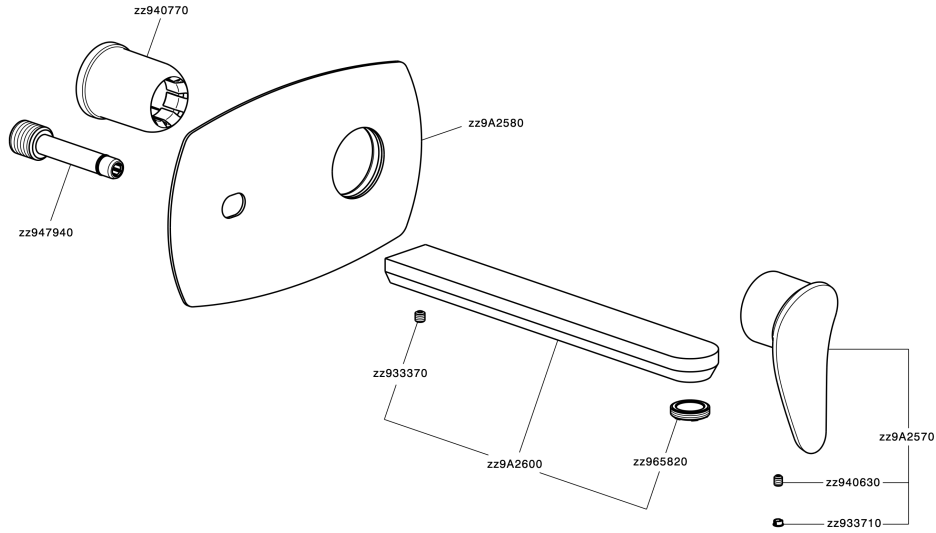

Exposed part for single lever washbasin valve HARLOCK_HC005515

HC005515

<https://en.huberitalia.com/exposed-part-for-single-lever-washbasin-valve-harlock-hc005515>

Concealed single lever washbasin mixer Easy-Box CONCEALED_ZB002450

ZB002450

<https://en.huberitalia.com/concealed-single-lever-washbasin-mixer-easy-box-concealed-zb002450>

2026-04-06