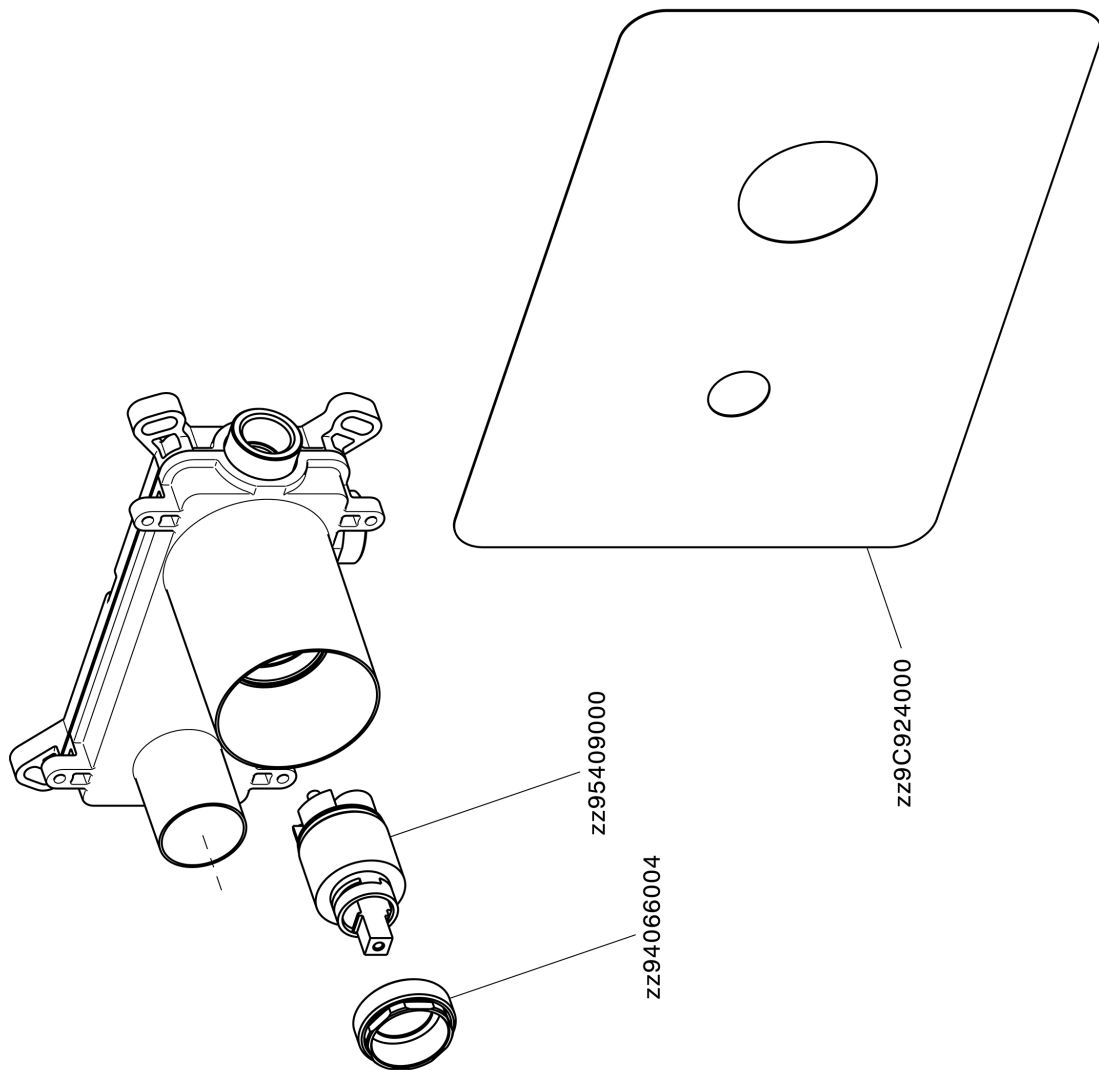

## Exposed part for single lever washbasin valve HARLOCK\_HC005515

HC005515

<https://en.huberitalia.com/exposed-part-for-single-lever-washbasin-valve-harlock-hc005515>

## Concealed single lever washbasin mixer Easy-Box CONCEALED\_ZB002450

ZB002450

<https://en.huberitalia.com/concealed-single-lever-washbasin-mixer-easy-box-concealed-zb002450>

2026-01-11