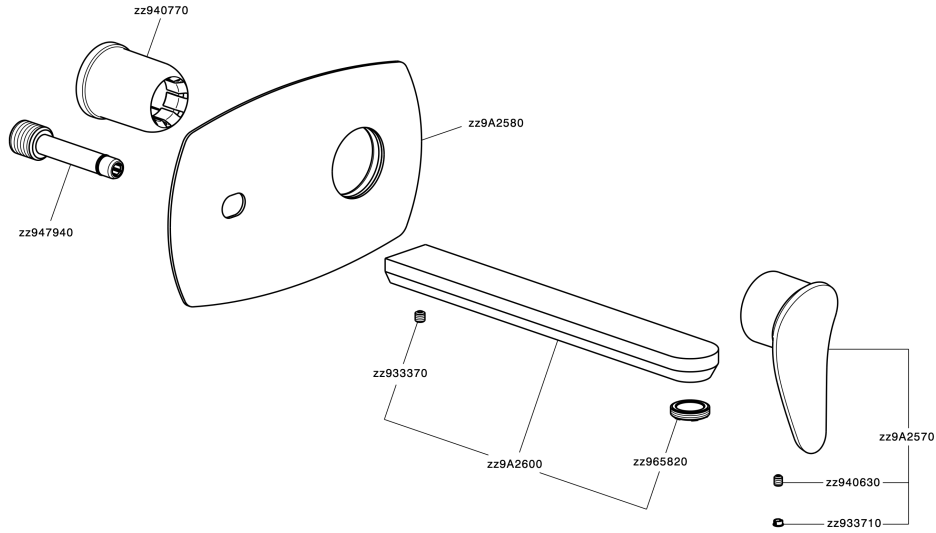

Exposed part for single lever washbasin valve HARLOCK_HC005515

HC005515

<https://en.huberitalia.com/exposed-part-for-single-lever-washbasin-valve-harlock-hc005515>

Concealed single lever washbasin mixer Easy-Box CONCEALED_ZB002450

ZB002450

<https://en.huberitalia.com/concealed-single-lever-washbasin-mixer-easy-box-concealed-zb002450>

2026-06-30