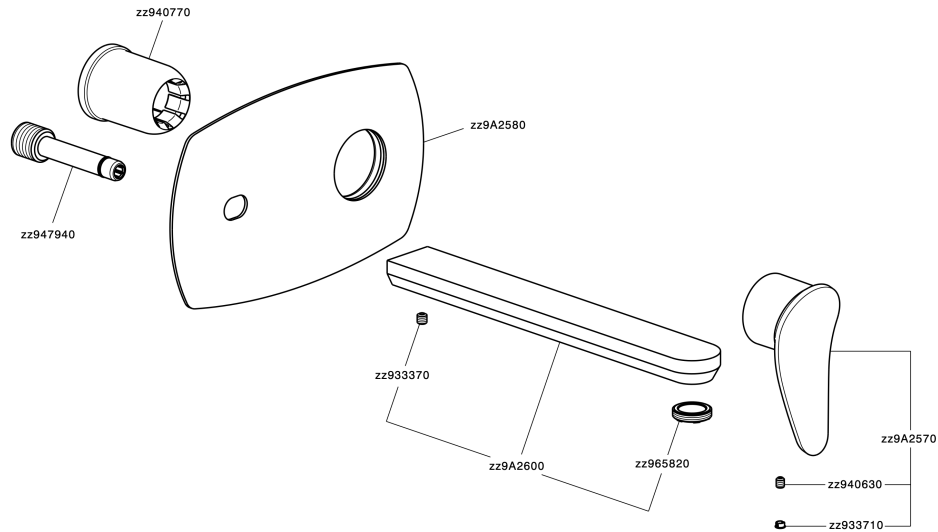

## Exposed part for single lever washbasin valve HARLOCK\_HC005515

HC005515

<https://en.huberitalia.com/exposed-part-for-single-lever-washbasin-valve-harlock-hc005515>

## Concealed single lever washbasin mixer Easy-Box CONCEALED\_ZB002450

ZB002450

<https://en.huberitalia.com/concealed-single-lever-washbasin-mixer-easy-box-concealed-zb002450>

2026-01-11