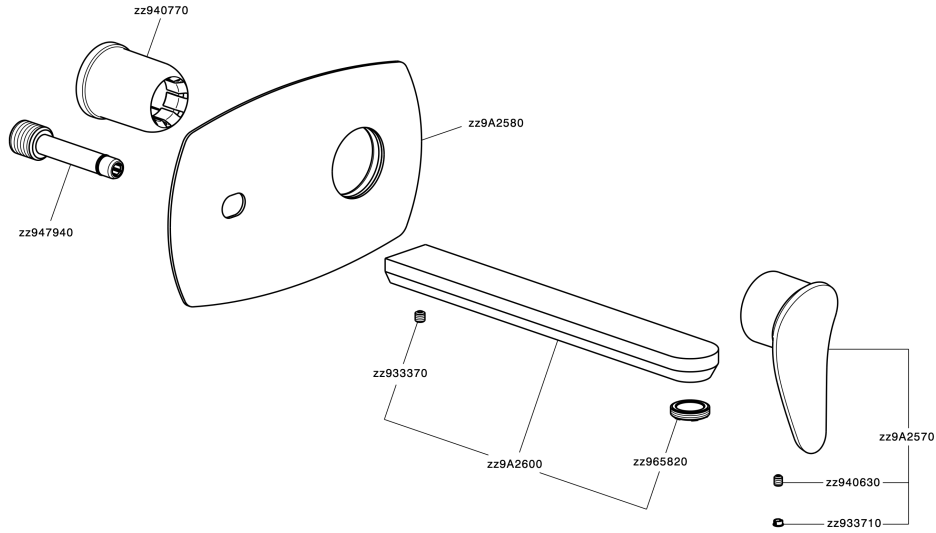

Exposed part for single lever washbasin valve HARLOCK_HC005515

HC005515

<https://en.huberitalia.com/exposed-part-for-single-lever-washbasin-valve-harlock-hc005515>

Concealed single lever washbasin mixer Easy-Box CONCEALED_ZB002450

ZB002450

<https://en.huberitalia.com/concealed-single-lever-washbasin-mixer-easy-box-concealed-zb002450>

2026-06-09