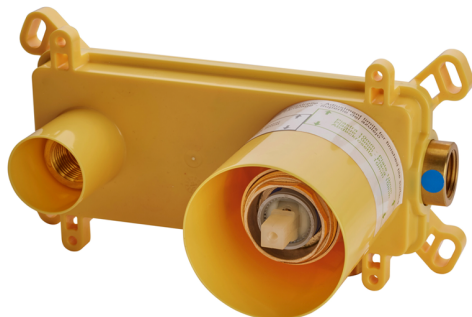

Exposed part for single lever washbasin valve HARLOCK_HC005515

MODEL **HC005515**

Exposed part for single lever washbasin valve, without concealed part, spout L.250 mm, for item Easy-Box ZB002450 and art. ZB025510

Exposed part for single lever washbasin valve HARLOCK_HC005515

HC005515

<https://en.huberitalia.com/exposed-part-for-single-lever-washbasin-valve-harlock-hc005515>

Concealed single lever washbasin mixer Easy-Box CONCEALED_ZB002450

MODEL **ZB002450**

Concealed single lever washbasin mixer
Easy-Box, with protection guard box, without trim kit

AVAILABLE FINISHINGS

CHARACTERISTICS

Installation	Concealed
Cartridge Spare Parts	ZZ95409000
35 mm Cartridge	
Concealed	1

Piastra/Plate/Plaque/Platte/Placa

2-3mm: XX 56-76

10mm: XX 48-68

DeviaStop

The Huber Devia Stop technology allows to adjust the water flow and to direct it to the selected output point (overhead soaker, hand shower, etc).