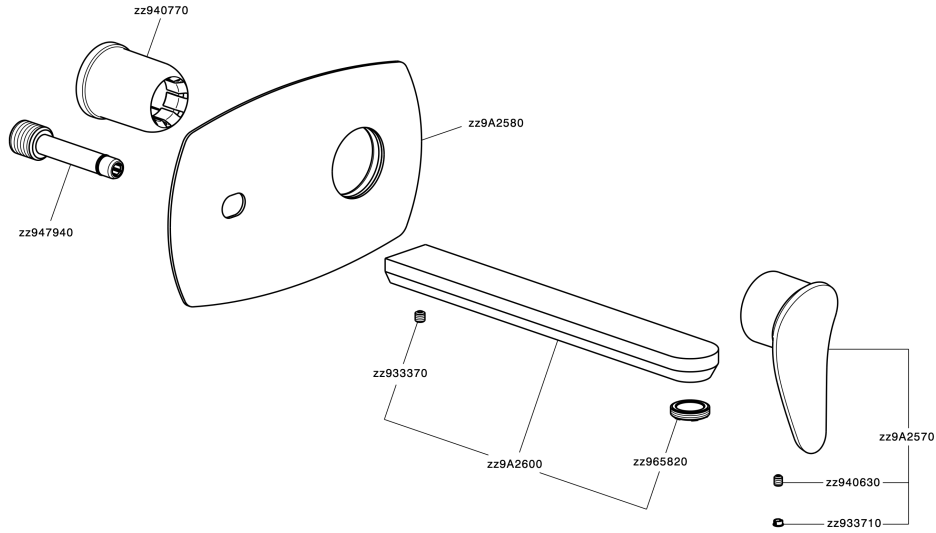

Exposed part for single lever washbasin valve HARLOCK_HC005515

HC005515

<https://en.huberitalia.com/exposed-part-for-single-lever-washbasin-valve-harlock-hc005515>

Concealed single lever washbasin mixer Easy-Box CONCEALED_ZB002450

ZB002450

<https://en.huberitalia.com/concealed-single-lever-washbasin-mixer-easy-box-concealed-zb002450>

2026-04-30