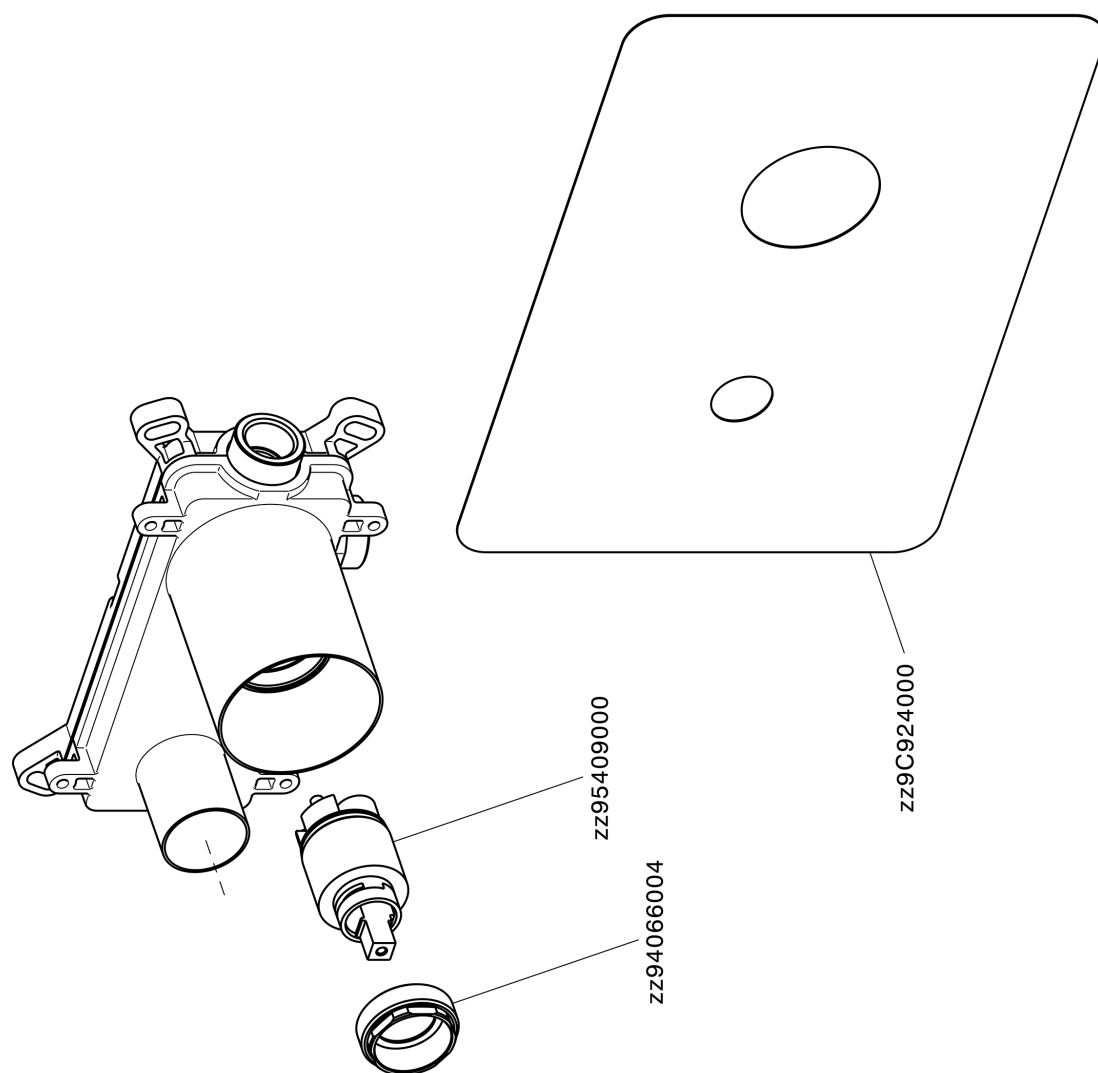

Exposed part for single lever washbasin valve HARLOCK_HC005515

HC005515

<https://en.huberitalia.com/exposed-part-for-single-lever-washbasin-valve-harlock-hc005515>

Concealed single lever washbasin mixer Easy-Box CONCEALED_ZB002450

ZB002450

<https://en.huberitalia.com/concealed-single-lever-washbasin-mixer-easy-box-concealed-zb002450>

2026-06-30