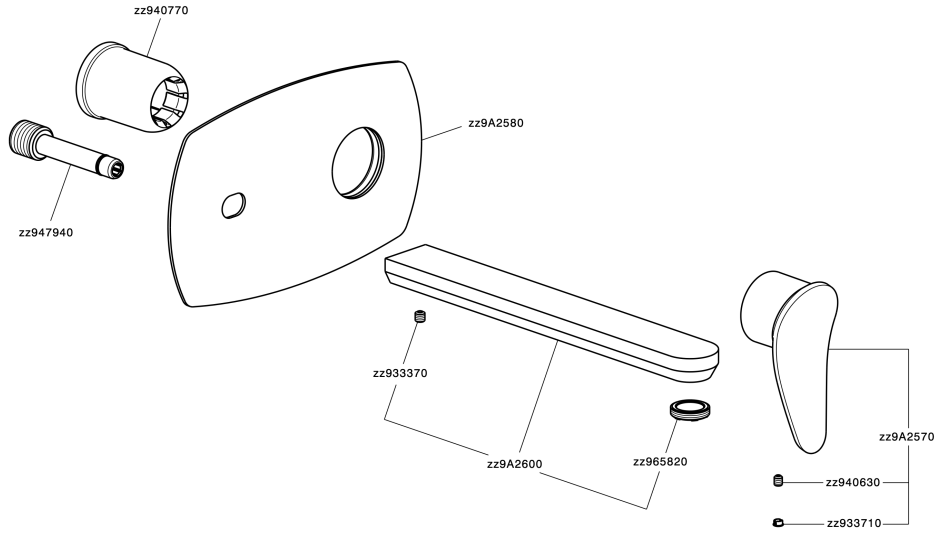

Exposed part for single lever washbasin valve HARLOCK_HC005515

MODEL **HC005515**

Exposed part for single lever washbasin valve, without concealed part, spout L.250 mm, for item Easy-Box ZB002450 and art. ZB025510

Exposed part for single lever washbasin valve HARLOCK_HC005515

HC005515

<https://en.huberitalia.com/exposed-part-for-single-lever-washbasin-valve-harlock-hc005515>

Concealed single lever washbasin mixer Easy-Box CONCEALED_ZB002450

MODEL **ZB002450**

Concealed single lever washbasin mixer
Easy-Box, with protection guard box, without trim kit

AVAILABLE FINISHINGS

CHARACTERISTICS

Installation	Concealed
Cartridge Spare Parts	ZZ95409000
35 mm Cartridge	
Concealed	1

Piastra/Plate/Plaque/Platte/Placa

2-3mm: XX 56-76

10mm: XX 48-68

DeviaStop

The Huber Devia Stop technology allows to adjust the water flow and to direct it to the selected output point (overhead soaker, hand shower, etc).