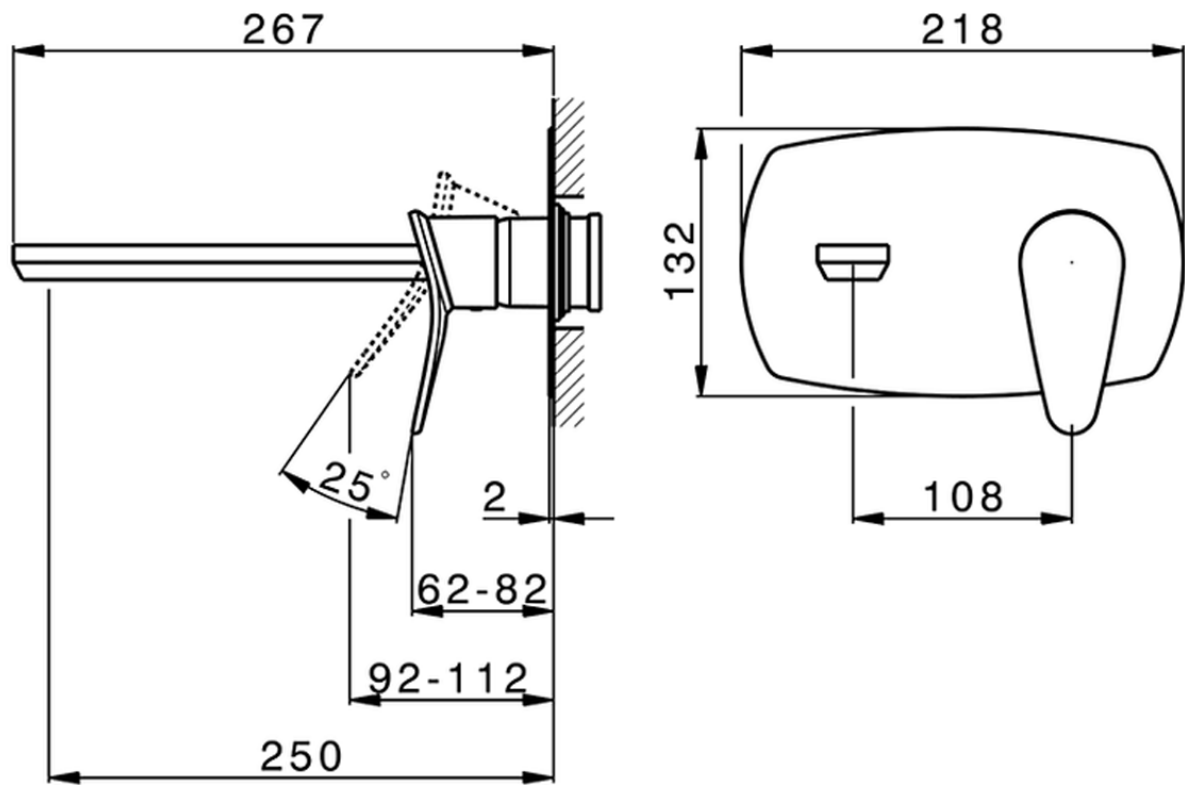

Exposed part for single lever washbasin valve HARLOCK_HC005515

HC005515

<https://en.huberitalia.com/exposed-part-for-single-lever-washbasin-valve-harlock-hc005515>

Piastra/Plate/Plaque/Platte/Placa

2-3mm: XX 56-76

10mm: XX 48-68