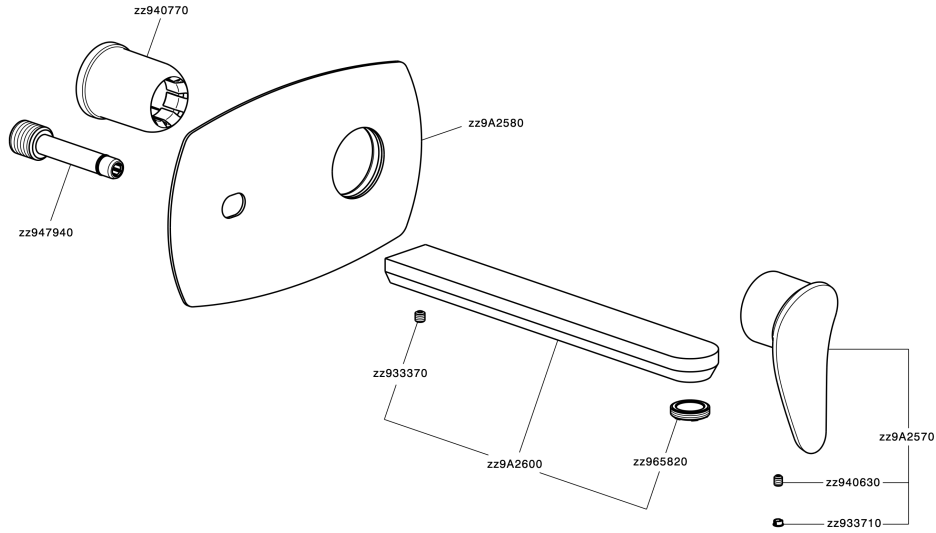

## Exposed part for single lever washbasin valve HARLOCK\_HC005515

HC005515

<https://en.huberitalia.com/exposed-part-for-single-lever-washbasin-valve-harlock-hc005515>

## Concealed single lever washbasin mixer Easy-Box CONCEALED\_ZB002450

ZB002450

<https://en.huberitalia.com/concealed-single-lever-washbasin-mixer-easy-box-concealed-zb002450>

2026-04-09