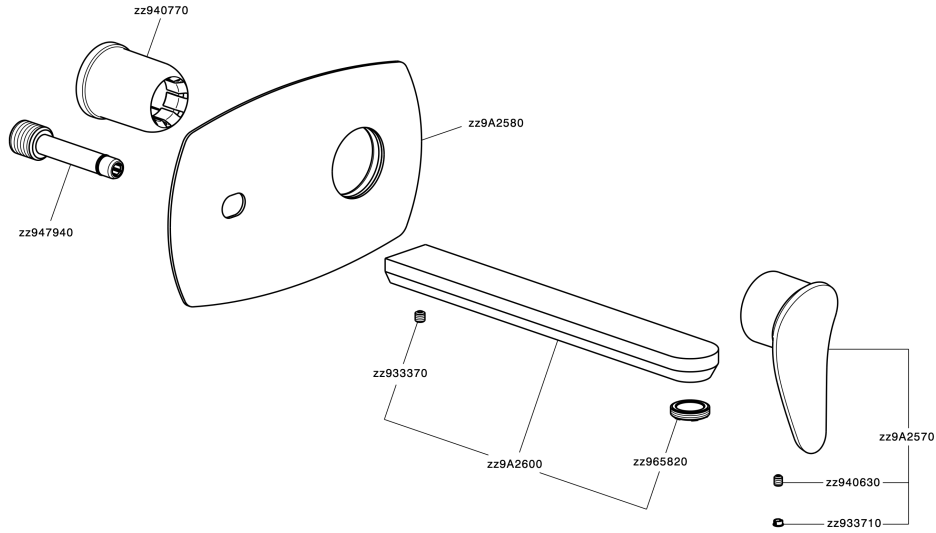

## Exposed part for single lever washbasin valve HARLOCK\_HC005515

HC005515

<https://en.huberitalia.com/exposed-part-for-single-lever-washbasin-valve-harlock-hc005515>

## Concealed single lever washbasin mixer Easy-Box CONCEALED\_ZB002450

ZB002450

<https://en.huberitalia.com/concealed-single-lever-washbasin-mixer-easy-box-concealed-zb002450>

2026-06-13