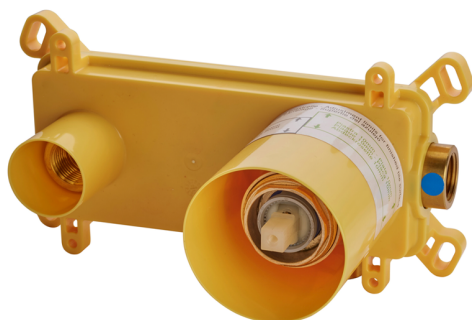

Exposed part for single lever washbasin valve HARLOCK_HC005515

MODEL **HC005515**

Exposed part for single lever washbasin valve, without concealed part, spout L.250 mm, for item Easy-Box ZB002450 and art. ZB025510

Exposed part for single lever washbasin valve HARLOCK_HC005515

HC005515

<https://en.huberitalia.com/exposed-part-for-single-lever-washbasin-valve-harlock-hc005515>

Concealed single lever washbasin mixer Easy-Box CONCEALED_ZB002450

MODEL **ZB002450**

Concealed single lever washbasin mixer
Easy-Box, with protection guard box, without trim kit

AVAILABLE FINISHINGS

04 04 Without finishing

CHARACTERISTICS

Installation	Concealed
Cartridge Spare Parts	ZZ95409000
35 mm Cartridge	
Concealed	1

Piastra/Plate/Plaque/Platte/Placa

2-3mm: XX 56-76

10mm: XX 48-68

DeviaStop

The Huber Devia Stop technology allows to adjust the water flow and to direct it to the selected output point (overhead soaker, hand shower, etc).