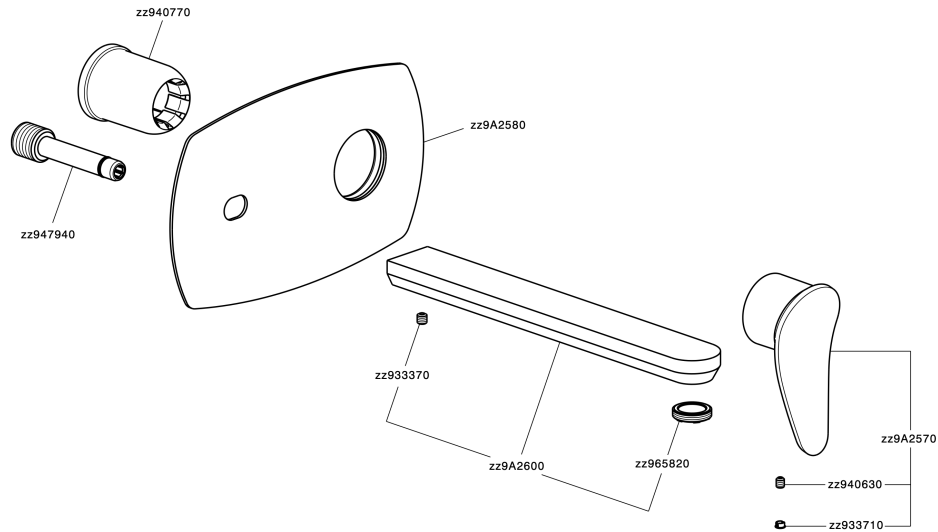

Exposed part for single lever washbasin valve HARLOCK_HC005515

MODEL **HC005515**

Exposed part for single lever washbasin valve, without concealed part, spout L.250 mm, for item Easy-Box ZB002450 and art. ZB025510

Exposed part for single lever washbasin valve HARLOCK_HC005515

HC005515

<https://en.huberitalia.com/exposed-part-for-single-lever-washbasin-valve-harlock-hc005515>

Concealed single lever washbasin mixer Easy-Box CONCEALED_ZB002450

MODEL **ZB002450**

Concealed single lever washbasin mixer
Easy-Box, with protection guard box, without trim kit

AVAILABLE FINISHINGS

CHARACTERISTICS

Installation	Concealed
Cartridge Spare Parts	ZZ95409000
35 mm Cartridge	
Concealed	1

Piastra/Plate/Plaque/Platte/Placa

2-3mm: XX 56-76

10mm: XX 48-68

DeviaStop

The Huber Devia Stop technology allows to adjust the water flow and to direct it to the selected output point (overhead soaker, hand shower, etc).