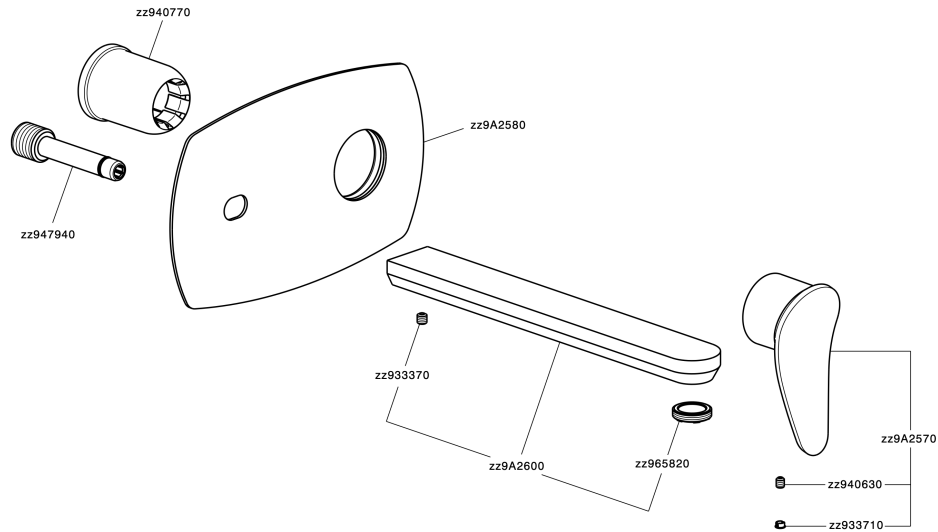

## Exposed part for single lever washbasin valve HARLOCK\_HC005515

MODEL **HC005515**

Exposed part for single lever washbasin valve, without concealed part, spout L.250 mm, for item Easy-Box ZB002450 and art.ZB025510

## Exposed part for single lever washbasin valve HARLOCK\_HC005515

HC005515

<https://en.huberitalia.com/exposed-part-for-single-lever-washbasin-valve-harlock-hc005515>

## Concealed single lever washbasin mixer Easy-Box CONCEALED\_ZB002450

MODEL **ZB002450**

Concealed single lever washbasin mixer  
Easy-Box, with protection guard box, without trim kit

AVAILABLE FINISHINGS

CHARACTERISTICS

Installation	<b>Concealed</b>
Cartridge Spare Parts	<b>ZZ95409000</b>
<b>35 mm Cartridge</b>	
Concealed	<b>1</b>

Piastra/Plate/Plaque/Platte/Placa

2-3mm: XX 56-76

10mm: XX 48-68