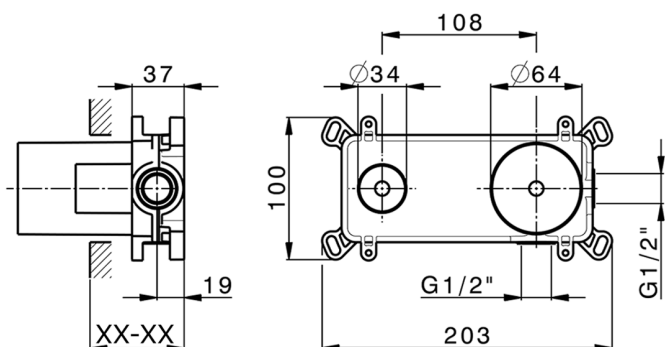

Exposed part for single lever washbasin valve HARLOCK_HC005515

MODEL **HC005515**

Exposed part for single lever washbasin valve, without concealed part, spout L.250 mm, for item Easy-Box ZB002450 and art. ZB025510

MODEL **ZB002450**

Concealed single lever washbasin mixer
Easy-Box, with protection guard box, without trim kit

AVAILABLE FINISHINGS

04 04 Without finishing

CHARACTERISTICS

Installation	Concealed
Cartridge Spare Parts	ZZ95409000
35 mm Cartridge	
Concealed	1

Piastra/Plate/Plaque/Platte/Placa

2-3mm: XX 56-76

10mm: XX 48-68

DeviaStop

The Huber Devia Stop technology allows to adjust the water flow and to direct it to the selected output point (overhead soaker, hand shower, etc).