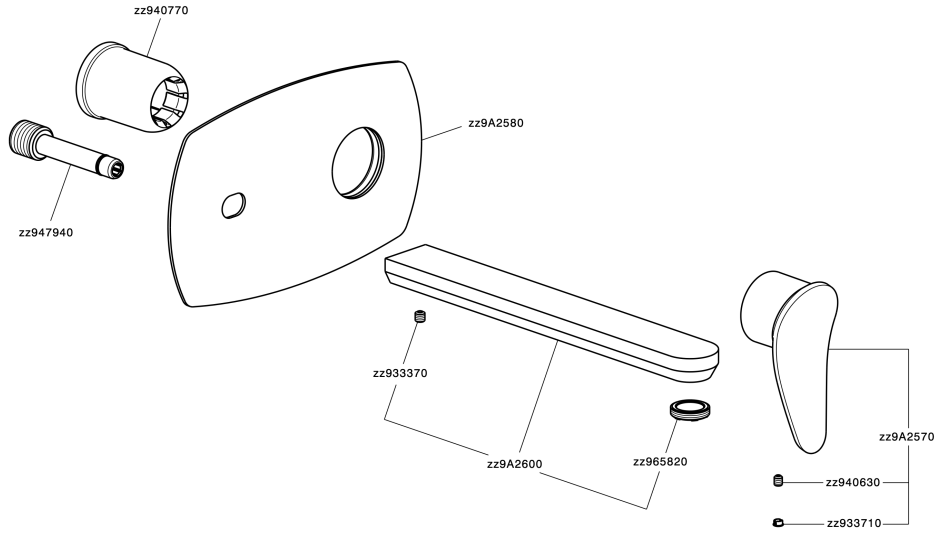

Exposed part for single lever washbasin valve HARLOCK_HC005515

MODEL **HC005515**

Exposed part for single lever washbasin valve, without concealed part, spout L.250 mm, for item Easy-Box ZB002450 and art. ZB025510

Exposed part for single lever washbasin valve HARLOCK_HC005515

HC005515

<https://en.huberitalia.com/exposed-part-for-single-lever-washbasin-valve-harlock-hc005515>

Concealed single lever washbasin mixer Easy-Box CONCEALED_ZB002450

MODEL **ZB002450**

Concealed single lever washbasin mixer
Easy-Box, with protection guard box, without trim kit

AVAILABLE FINISHINGS

04 04 Without finishing

CHARACTERISTICS

Installation	Concealed
Cartridge Spare Parts	ZZ95409000
35 mm Cartridge	
Concealed	1

Piastra/Plate/Plaque/Platte/Placa

2-3mm: XX 56-76

10mm: XX 48-68

DeviaStop

The Huber Devia Stop technology allows to adjust the water flow and to direct it to the selected output point (overhead soaker, hand shower, etc).