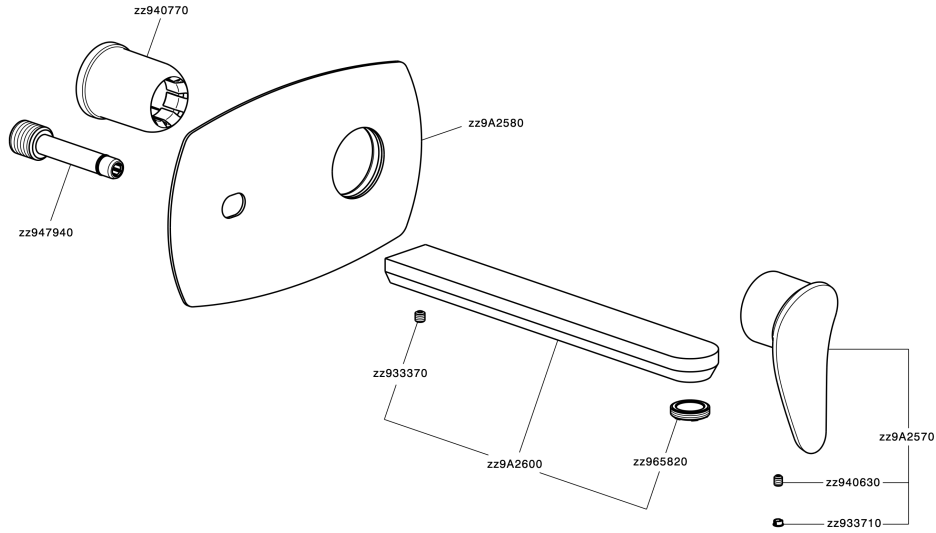

## Exposed part for single lever washbasin valve HARLOCK\_HC005515

HC005515

<https://en.huberitalia.com/exposed-part-for-single-lever-washbasin-valve-harlock-hc005515>

## Concealed single lever washbasin mixer Easy-Box CONCEALED\_ZB002450

ZB002450

<https://en.huberitalia.com/concealed-single-lever-washbasin-mixer-easy-box-concealed-zb002450>

2026-04-30