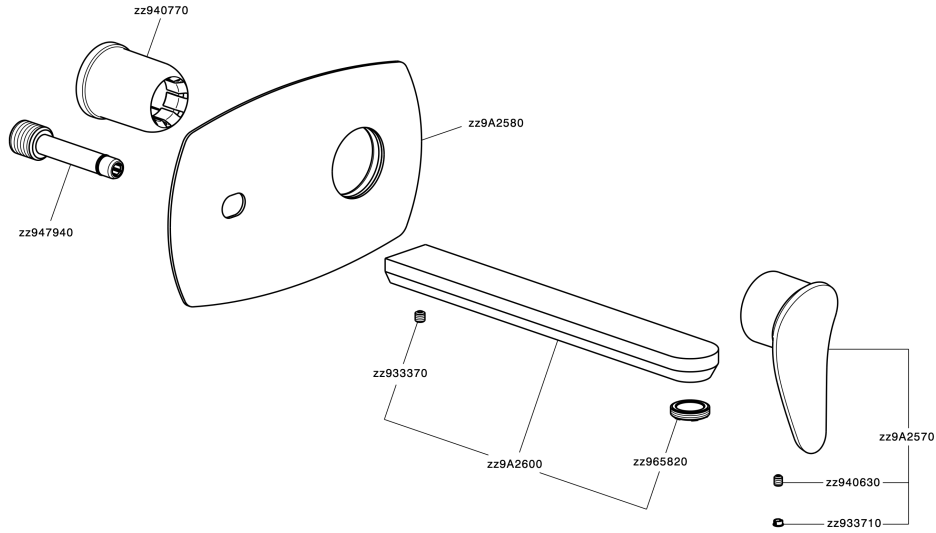

Exposed part for single lever washbasin valve HARLOCK_HC005515

HC005515

<https://en.huberitalia.com/exposed-part-for-single-lever-washbasin-valve-harlock-hc005515>

Concealed single lever washbasin mixer Easy-Box CONCEALED_ZB002450

ZB002450

<https://en.huberitalia.com/concealed-single-lever-washbasin-mixer-easy-box-concealed-zb002450>

2026-06-10