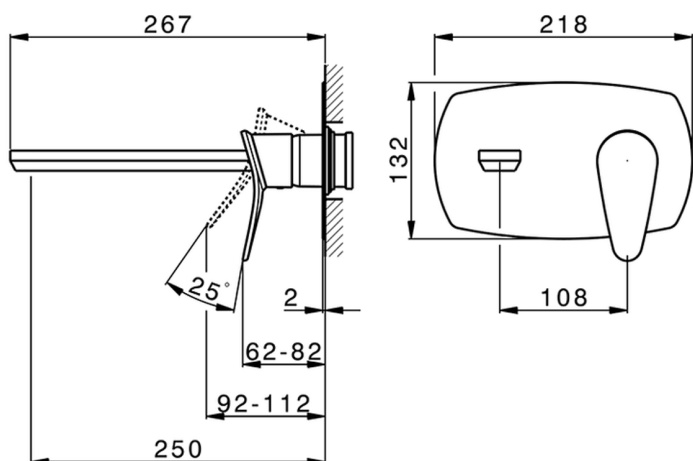

AVAILABLE FINISHINGS

- **21** 21 Chrome
- **2P** 2P Rose Gold
- **2Q** 2Q Black Titanium
- **40** 40 Matt Black
- **4Q** 4Q Matt White
- **6T** 6T Chrome/Matt Black