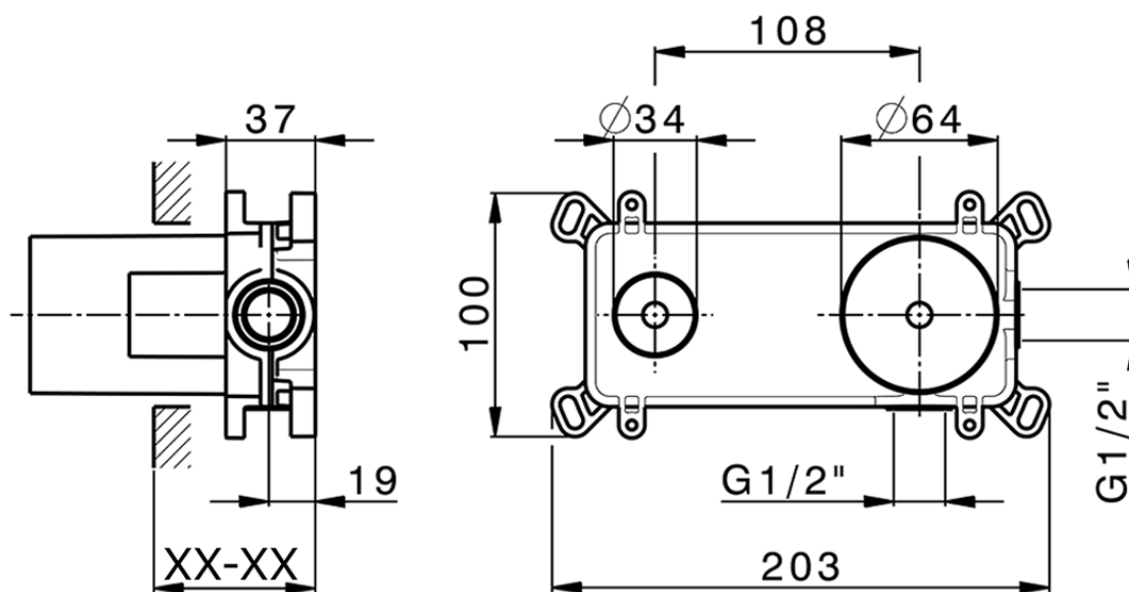

Exposed part for single lever washbasin valve HARLOCK_HC005515

HC005515

<https://en.huberitalia.com/exposed-part-for-single-lever-washbasin-valve-harlock-hc005515>

Piastra/Plate/Plaque/Platte/Placa

2-3mm: XX 56-76

10mm: XX 48-68