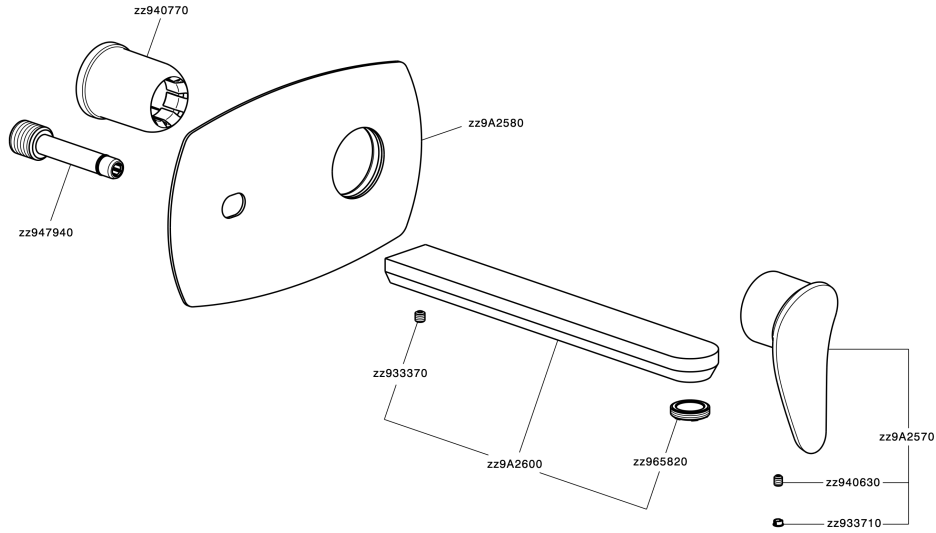

Exposed part for single lever washbasin valve HARLOCK_HC005515

HC005515

<https://en.huberitalia.com/exposed-part-for-single-lever-washbasin-valve-harlock-hc005515>

Concealed single lever washbasin mixer Easy-Box CONCEALED_ZB002450

ZB002450

<https://en.huberitalia.com/concealed-single-lever-washbasin-mixer-easy-box-concealed-zb002450>

2026-04-29