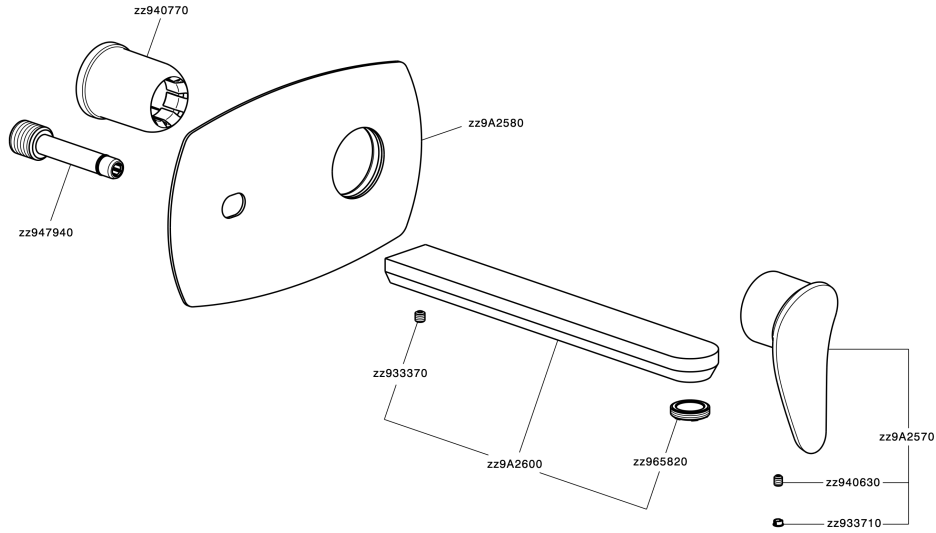

## Exposed part for single lever washbasin valve HARLOCK\_HC005515

HC005515

<https://en.huberitalia.com/exposed-part-for-single-lever-washbasin-valve-harlock-hc005515>

## Concealed single lever washbasin mixer Easy-Box CONCEALED\_ZB002450

ZB002450

<https://en.huberitalia.com/concealed-single-lever-washbasin-mixer-easy-box-concealed-zb002450>

2026-05-19