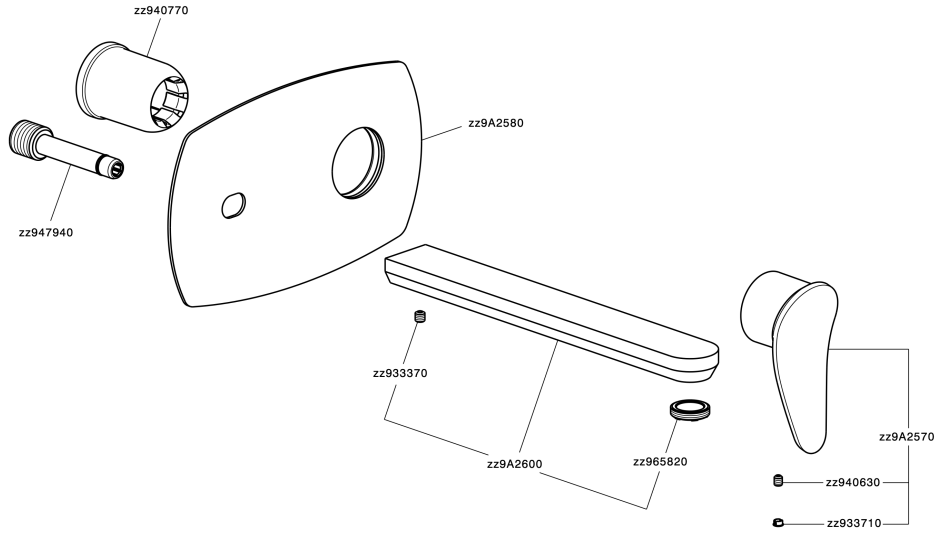

Exposed part for single lever washbasin valve HARLOCK_HC005515

MODEL **HC005515**

Exposed part for single lever washbasin valve, without concealed part, spout L.250 mm, for item Easy-Box ZB002450 and art.ZB025510

Exposed part for single lever washbasin valve HARLOCK_HC005515

HC005515

<https://en.huberitalia.com/exposed-part-for-single-lever-washbasin-valve-harlock-hc005515>

Concealed single lever washbasin mixer Easy-Box CONCEALED_ZB002450

MODEL **ZB002450**

Concealed single lever washbasin mixer
Easy-Box, with protection guard box, without trim kit

AVAILABLE FINISHINGS

CHARACTERISTICS

Installation	Concealed
Cartridge Spare Parts	ZZ95409000
35 mm Cartridge	
Concealed	1

Piastra/Plate/Plaque/Platte/Placa

2-3mm: XX 56-76

10mm: XX 48-68

DeviaStop

The Huber Devia Stop technology allows to adjust the water flow and to direct it to the selected output point (overhead soaker, hand shower, etc).