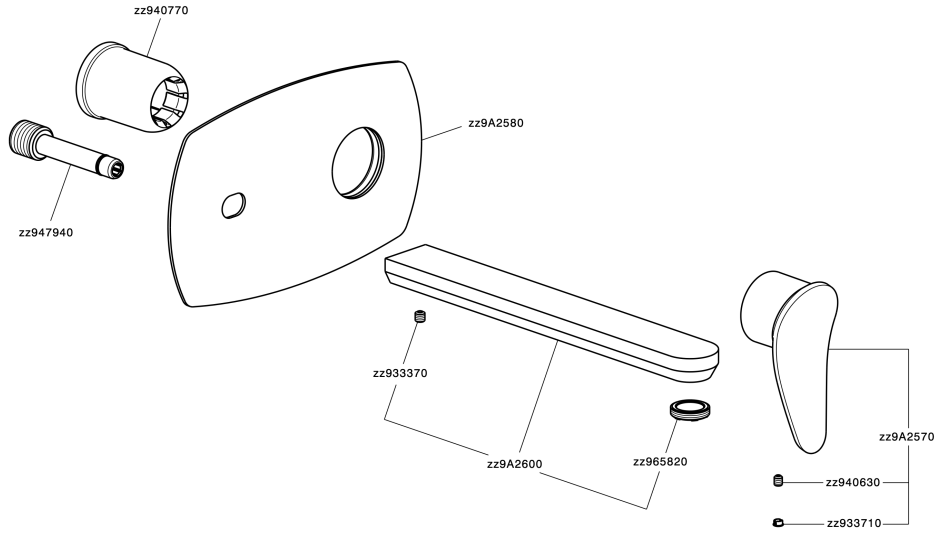

## Exposed part for single lever washbasin valve HARLOCK\_HC005515

MODEL **HC005515**

Exposed part for single lever washbasin valve, without concealed part, spout L.250 mm, for item Easy-Box ZB002450 and art. ZB025510

## Exposed part for single lever washbasin valve HARLOCK\_HC005515

HC005515

<https://en.huberitalia.com/exposed-part-for-single-lever-washbasin-valve-harlock-hc005515>

## Concealed single lever washbasin mixer Easy-Box CONCEALED\_ZB002450

MODEL **ZB002450**

Concealed single lever washbasin mixer  
Easy-Box, with protection guard box, without trim kit

AVAILABLE FINISHINGS

CHARACTERISTICS

Installation	<b>Concealed</b>
Cartridge Spare Parts	<b>ZZ95409000</b>
<b>35 mm Cartridge</b>	
Concealed	<b>1</b>

Piastra/Plate/Plaque/Platte/Placa

2-3mm: XX 56-76

10mm: XX 48-68